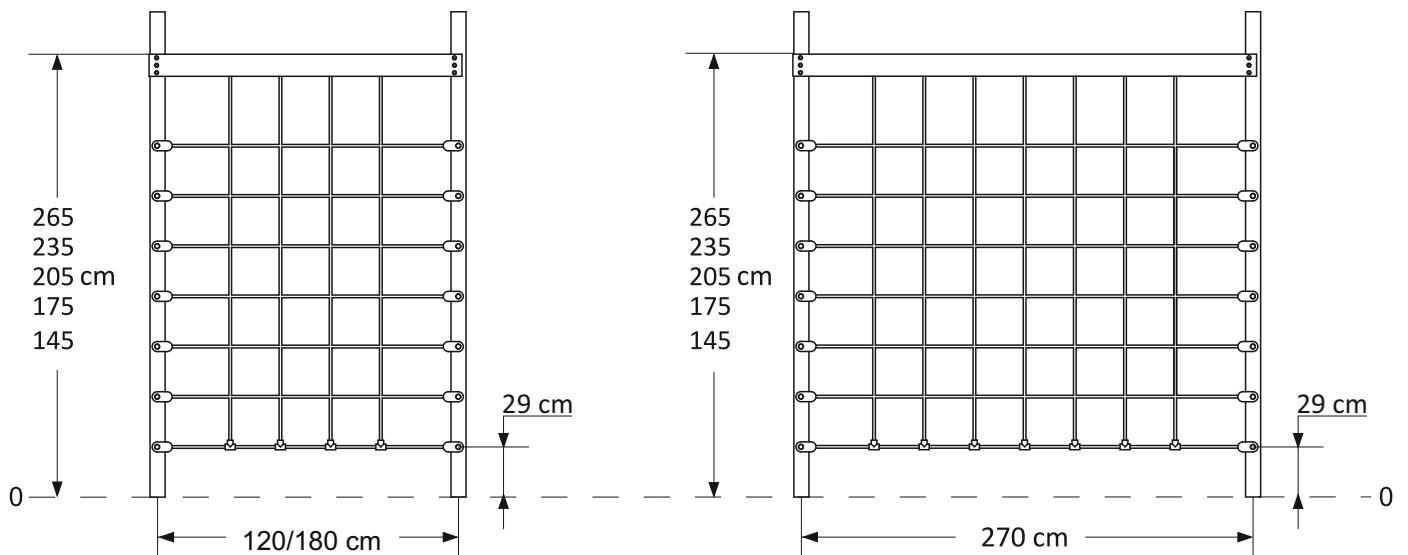

Installation manual

CN
module/height

[cm]