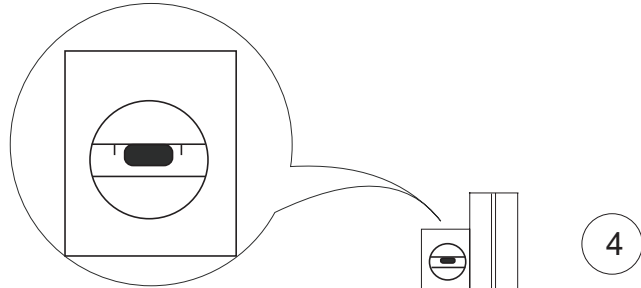

GROUND LEVEL PLATE

PRODUCT PLATE

DEPENDING ON OPTION (METAL/WOOD):

12x FOUNDATION

Installation

P
(height)

Installation

P
(height)