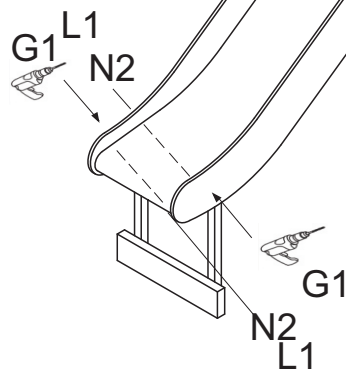

CP

HL

[cm]

LARS LAJ[®]		CLASSIC NATURE PIONEER	
Article	Bar Horizontal, Horizontal Netladder		
Symbol	BH,NLH (module/height)		
Made by	Karolina Wiśniewska		
Date	28.08.2013	Modified	15.02.2015

LARS LAJ [®]		CLASSIC NATURE MODERN NATURE PIONEER	
Article	Chain + rope horizontal		
Symbol	CH + N (distance between posts)		
Made by	Caroline W.		
Date	28.08.2013	Modified	15.02.2015

Installation manual

RH

distance between
boards

[cm]

Installation manual

SL
height

X
=10<...<35
=0<...<20

[cm]

Installation manual

[cm]