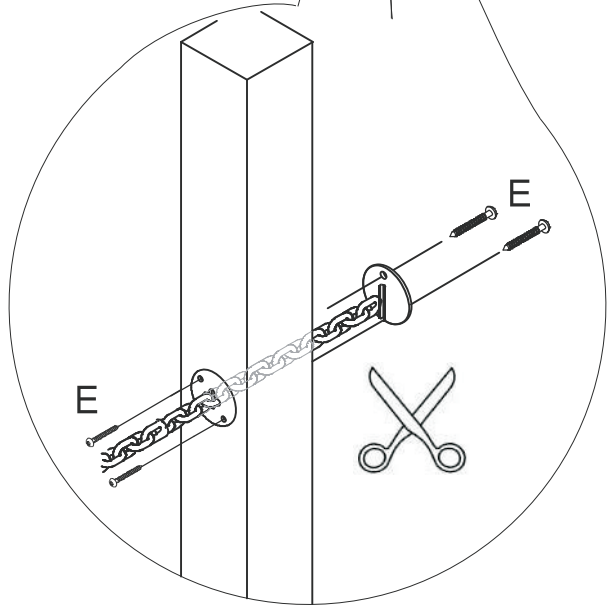

[cm]

Installation manual

CN
module/height

[cm]

Installation manual

CR, CS,
RL
height

[cm]

Installation

CP

HL

[cm]

LARS LAJ[®]		CLASSIC NATURE PIONEER	
Article	Bar Horizontal, Horizontal Netladder		
Symbol	BH,NLH (module/height)		
Made by	Karolina Wiśniewska		
Date	28.08.2013	Modified	15.02.2015

LARS LAJ [®]		CLASSIC NATURE MODERN NATURE PIONEER	
Article	Chain + rope horizontal		
Symbol	CH + N (distance between posts)		
Made by	Caroline W.		
Date	28.08.2013	Modified	15.02.2015

Installation manual

RH

distance between
boards

[cm]

Installation manual

SL
height

X
=10<...<35
=0<...<20

[cm]