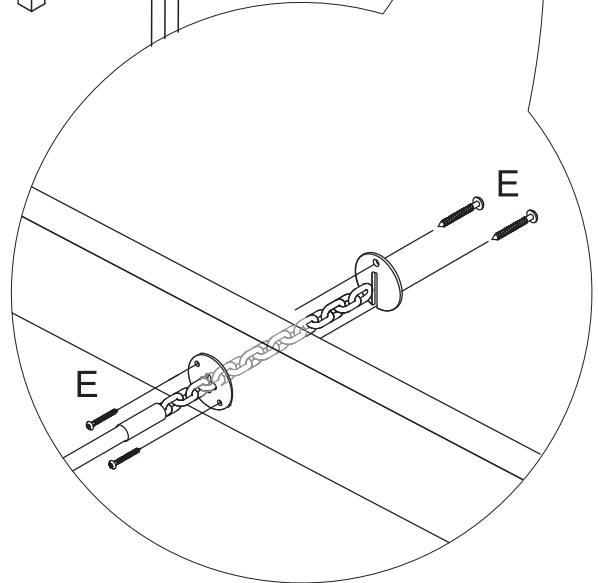

[cm]

Installation manual

CN
module/height

[cm]

Installation manual

CR, CS,
RL
height

[cm]

Installation

CP

HL

[cm]

LARS LAJ[®]		CLASSIC NATURE PIONEER	
Article	Bar Horizontal, Horizontal Netladder		
Symbol	BH,NLH (module/height)		
Made by	Karolina Wiśniewska		
Date	28.08.2013	Modified	15.02.2015

LARS LAJ [®]		CLASSIC NATURE MODERN NATURE PIONEER	
Article	Chain + rope horizontal		
Symbol	CH + N (distance between posts)		
Made by	Caroline W.		
Date	28.08.2013	Modified	15.02.2015

Installation manual

RH

distance between
boards

[cm]

Installation manual

SL
height

X
=10<...<35
=0<...<20

[cm]