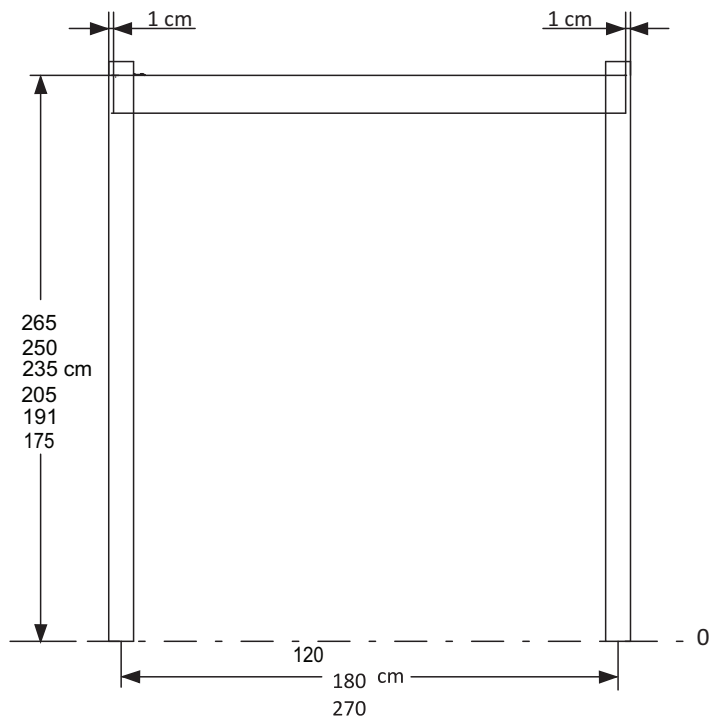

LARS LAJ®		CLASSIC NATURE PIONEER	
Article	Bar Horizontal, Horizontal Netladder		
Symbol	BH,NLH (module/height)		
Made by	Karolina Wiśniewska		
Date	28.08.2013	Modified	15.02.2015