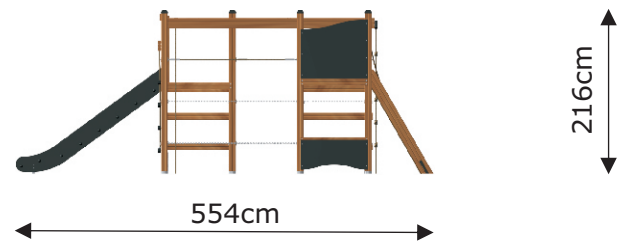

1

19265

LARS LAJ®

TRESS®

CLASSIC NATURE

Product name: Gorilla Nature
Catalogue number: 19265
Dimensions: 554x378 cm
Total height: 216 cm
Safety zone: 904x742 cm
Platform height: 120 cm
Critical Falling Height: 205 cm
Requires falling surface: YES
Spare parts available: YES
Acc. to EN 1176: YES
Age level: 3+ years

Top and side view with safety zone in scale 1:100

PRODUCT DATA

Product name: Gorilla Nature
 Catalogue No.: 19265
 Product type: CLASSIC NATURE

Critical Falling Height: 205 cm
 Dimensions: 554x378 cm
 Safety Zone: 904x742 cm
 Age Level: 3+ years

GROUND LEVEL PLATE

PRODUCT PLATE

DEPENDING ON OPTION (METAL/WOOD):

12x FOUNDATION

Installation

P
(height)

Installation

P
(height)