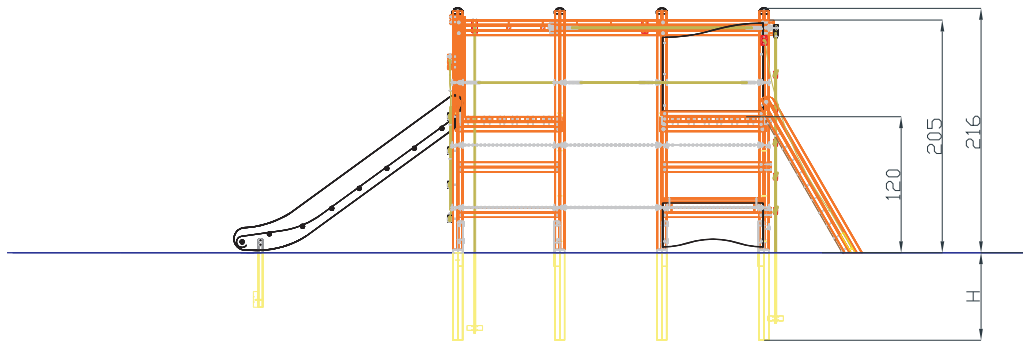

1

19265

LARS LAJ®

TRESS®

CLASSIC NATURE

Product name: Gorilla Nature
Catalogue number: 19265
Dimensions: 554x378 cm
Total height: 216 cm
Safety zone: 904x742 cm
Platform height: 120 cm
Critical Falling Height: 205 cm
Requires falling surface: YES
Spare parts available: YES
Acc. to EN 1176: YES
Age level: 3+ years

Top and side view with safety zone in scale 1:100

PRODUCT DATA

Product name: Gorilla Nature
 Catalogue No.: 19265
 Product type: CLASSIC NATURE

Critical Falling Height: 205 cm
 Dimensions: 554x378 cm
 Safety Zone: 904x742 cm
 Age Level: 3+ years

SURFACE

Material: _____
 Dimensions: _____
 Underground: _____
 Supplier: _____

Buying date: _____
 Installation: _____
 Guarantee: _____

CLASSIC NATURE

CLASSIC NATURE

INSTALLATION STEP BY STEP:

- [1] F90 h120 + 4xP210
- [2] 2xP210 + 2xB270
- [3] F90 h120 + 4x210
- [4] B270
- [5] 2xP210 + Bh180
- [6] CN180 h175
- [7] SL120
- [8] LS90 h120
- [9] 2xN198
- [10] LS90 h120
- [11] CR + RL
- [12] CP120
- [13] LS90 h120
- [14] C nature
- [15] Pn1
- [16] 2xCH271 + N271
- [17] LS90
- [18] 8x HAT

GROUND LEVEL PLATE

PRODUCT PLATE

DEPENDING ON OPTION (METAL/WOOD):

12x FOUNDATION

Installation

P
(height)

Installation

P
(height)