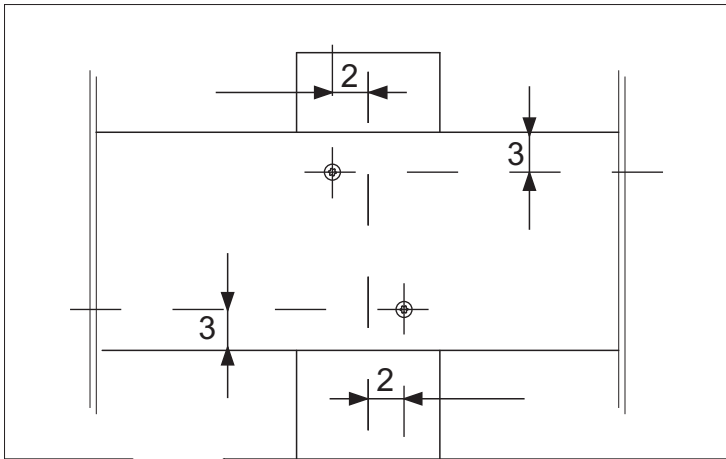

GROUND LEVEL PLATE

PRODUCT PLATE

DEPENDING ON OPTION (METAL/WOOD):

12x FOUNDATION

Installation

P
(height)

Installation

P
(height)

Installation manual

F

module/height

[cm]

LARS LAJ®			
Article	Walls Nature		
Symbol	PN1/PN2		
Made by	Caroline W.		
Date	12.06.2014	Modified	15.02.2015

Installation manual

B

module / height