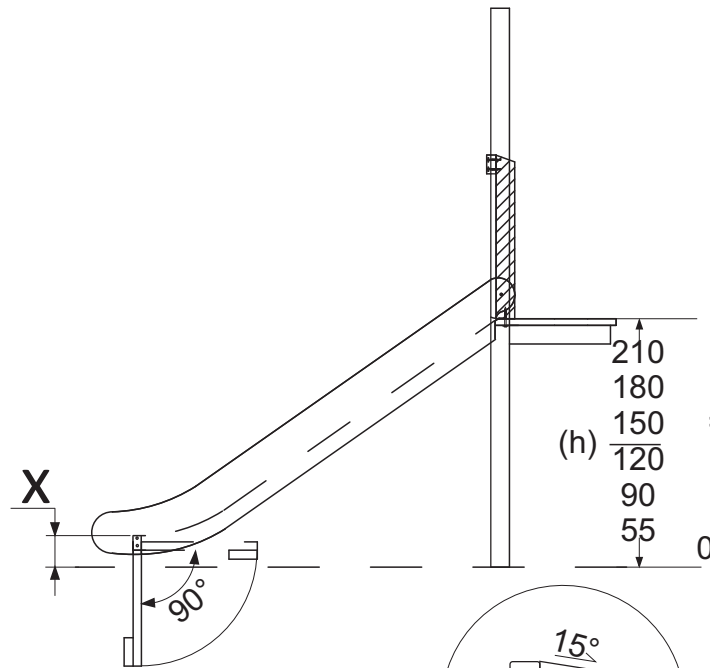

[cm]

Installation manual

CN
module/height

[cm]

Installation manual

CR, CS,
RL
height

[cm]

Installation

CP

HL

[cm]

LARS LAJ[®]		CLASSIC NATURE PIONEER	
Article	Bar Horizontal, Horizontal Netladder		
Symbol	BH,NLH (module/height)		
Made by	Karolina Wiśniewska		
Date	28.08.2013	Modified	15.02.2015

LARS LAJ [®]		CLASSIC NATURE MODERN NATURE PIONEER	
Article	Chain + rope horizontal		
Symbol	CH + N (distance between posts)		
Made by	Caroline W.		
Date	28.08.2013	Modified	15.02.2015

Installation manual

RH

distance between
boards

[cm]

Installation manual

SL
height

X
=10<...<35
=0<...<20

[cm]

Installation manual

[cm]