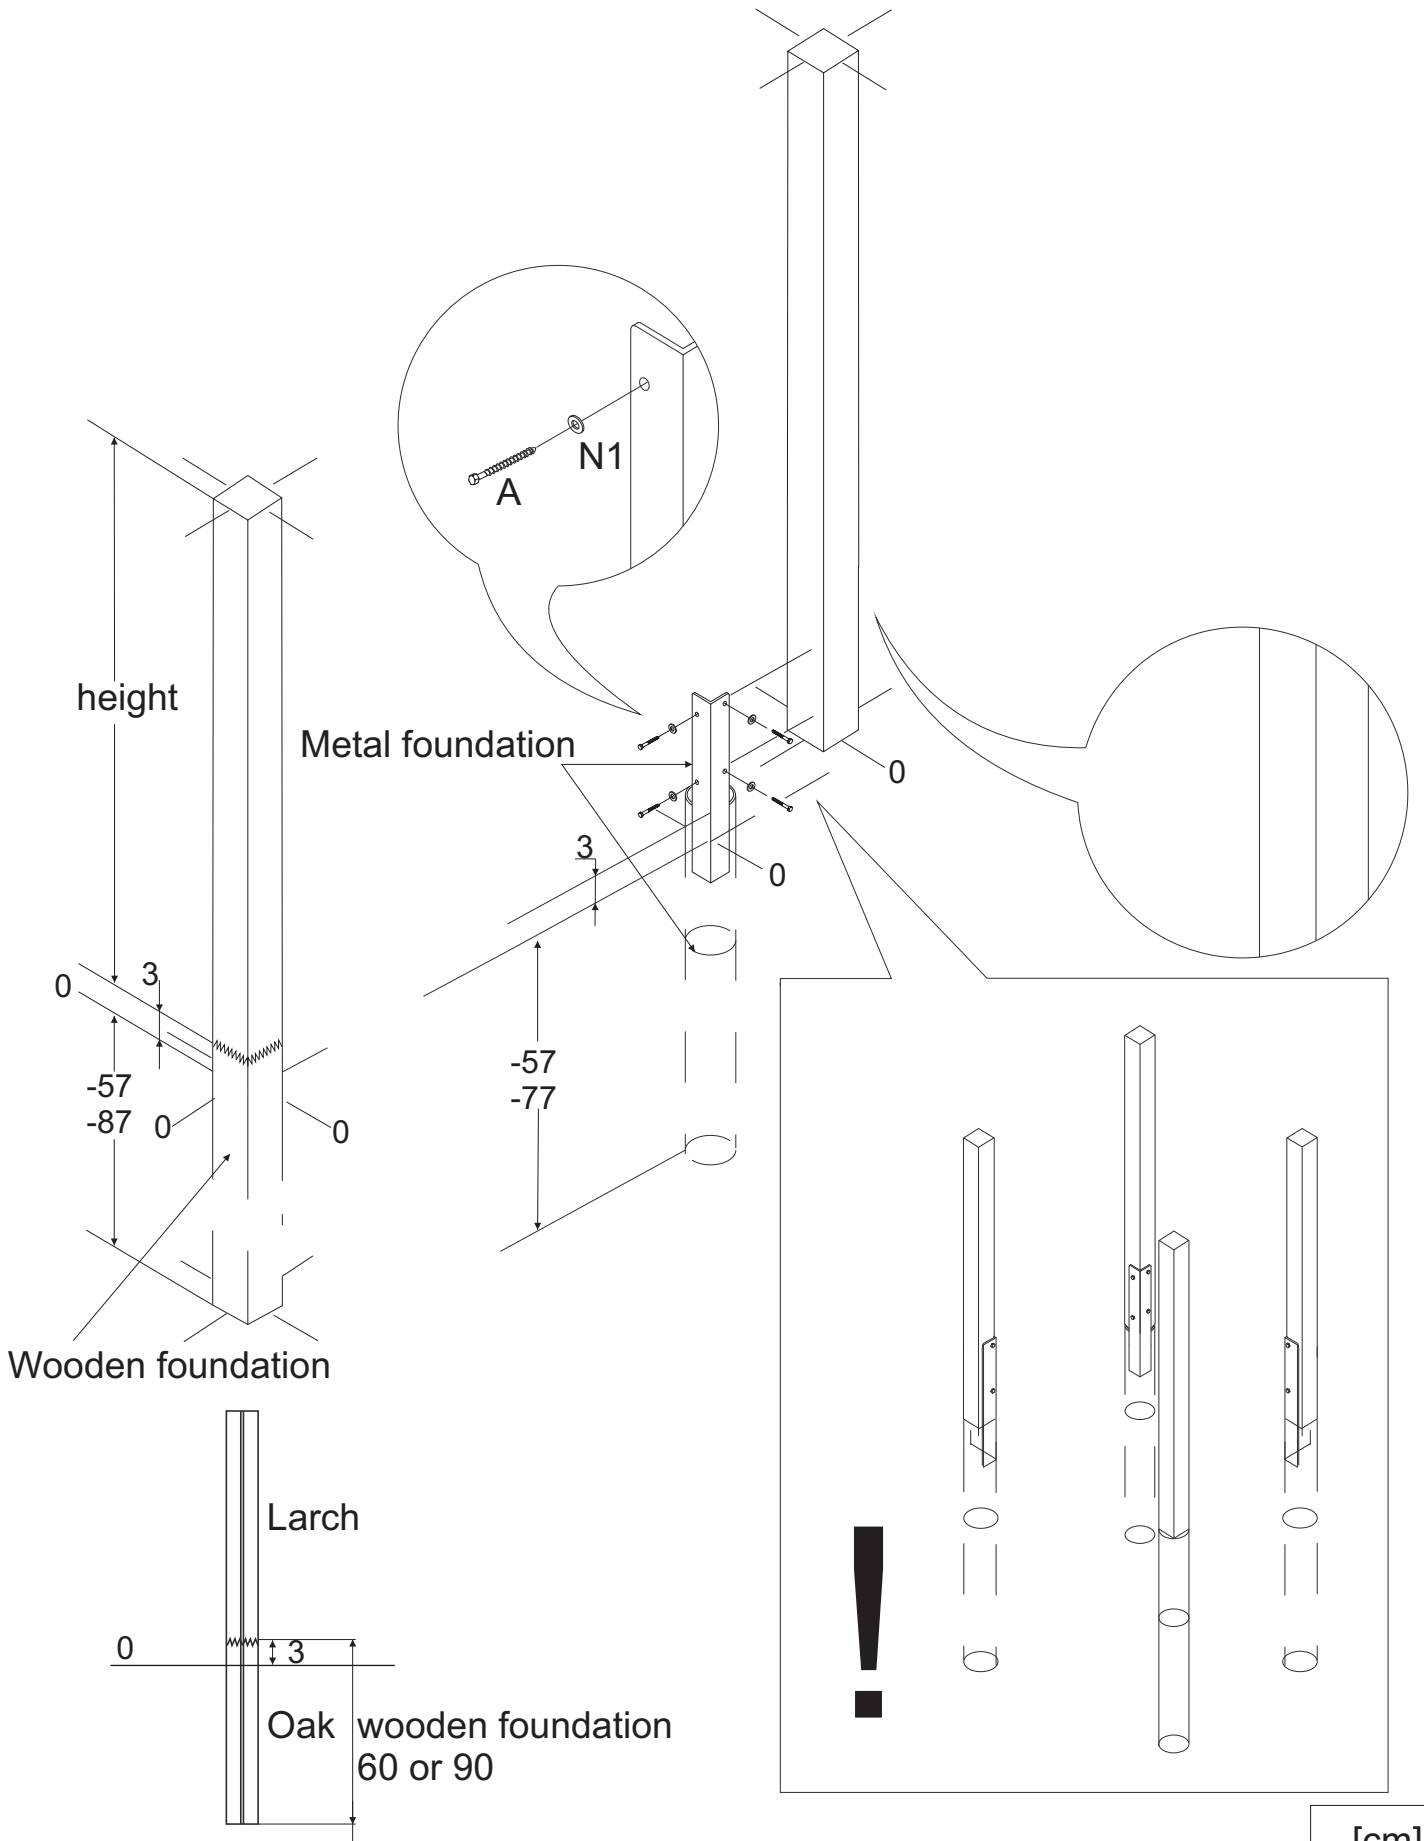

1

19265

LARS LAJ®

TRESS®

CLASSIC NATURE

Product name: Gorilla Nature
Catalogue number: 19265
Dimensions: 554x378 cm
Total height: 216 cm
Safety zone: 904x742 cm
Platform height: 120 cm
Critical Falling Height: 205 cm
Requires falling surface: YES
Spare parts available: YES
Acc. to EN 1176: YES
Age level: 3+ years

Top and side view with safety zone in scale 1:100

PRODUCT DATA

Product name: Gorilla Nature
 Catalogue No.: 19265
 Product type: CLASSIC NATURE

Critical Falling Height: 205 cm
 Dimensions: 554x378 cm
 Safety Zone: 904x742 cm
 Age Level: 3+ years

SURFACE

Material: _____
 Dimensions: _____
 Underground: _____
 Supplier: _____

Buying date: _____
 Installation: _____
 Guarantee: _____

CLASSIC NATURE

CLASSIC NATURE

INSTALLATION STEP BY STEP:

- [1] F90 h120 + 4xP210
- [2] 2xP210 + 2xB270
- [3] F90 h120 + 4x210
- [4] B270
- [5] 2xP210 + Bh180
- [6] CN180 h175
- [7] SL120
- [8] LS90 h120
- [9] 2xN198
- [10] LS90 h120
- [11] CR + RL
- [12] CP120
- [13] LS90 h120
- [14] C nature
- [15] Pn1
- [16] 2xCH271 + N271
- [17] LS90
- [18] 8x HAT

GROUND LEVEL PLATE

PRODUCT PLATE

DEPENDING ON OPTION (METAL/WOOD):

12x FOUNDATION

Installation

P
(height)

Installation

P
(height)