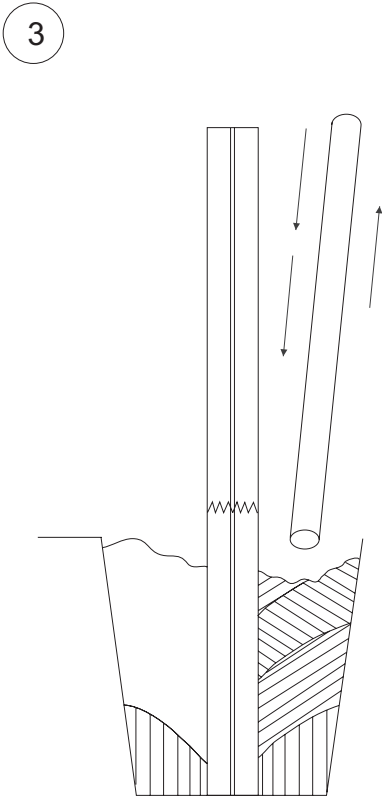

SURFACE

Material: _____
 Dimensions: _____
 Underground: _____
 Supplier: _____

Buying date: _____
 Installation: _____
 Guarantee: _____

CLASSIC NATURE

CLASSIC NATURE

INSTALLATION STEP BY STEP:

- [1] F90 h120 + 4xP210
- [2] 2xP210 + 2xB270
- [3] F90 h120 + 4x210
- [4] B270
- [5] 2xP210 + Bh180
- [6] CN180 h175
- [7] SL120
- [8] LS90 h120
- [9] 2xN198
- [10] LS90 h120
- [11] CR + RL
- [12] CP120
- [13] LS90 h120
- [14] C nature
- [15] Pn1
- [16] 2xCH271 + N271
- [17] LS90
- [18] 8x HAT

GROUND LEVEL PLATE

PRODUCT PLATE

DEPENDING ON OPTION (METAL/WOOD):

12x FOUNDATION

Installation

P
(height)

Installation

P
(height)