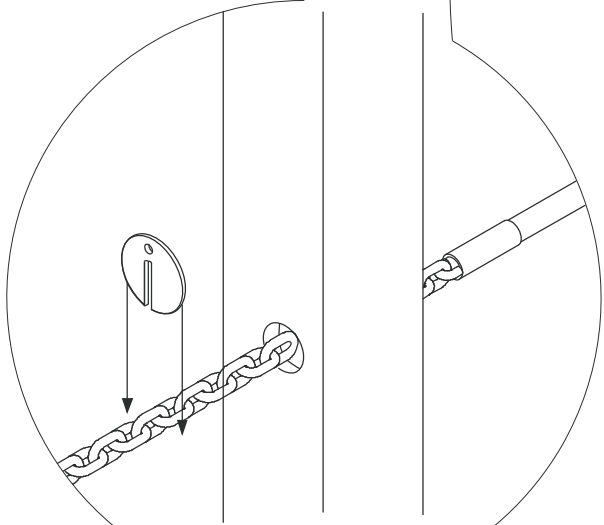

[cm]

Installation manual

CN
module/height

[cm]

Installation manual

CR, CS,
RL
height

[cm]

Installation

CP

HL

[cm]

LARS LAJ[®]		CLASSIC NATURE PIONEER	
Article	Bar Horizontal, Horizontal Netladder		
Symbol	BH,NLH (module/height)		
Made by	Karolina Wiśniewska		
Date	28.08.2013	Modified	15.02.2015

LARS LAJ [®]		CLASSIC NATURE MODERN NATURE PIONEER	
Article	Chain + rope horizontal		
Symbol	CH + N (distance between posts)		
Made by	Caroline W.		
Date	28.08.2013	Modified	15.02.2015

Installation manual

RH

distance between
boards

[cm]

Installation manual

SL
height

X
=10<...<35
=0<...<20

[cm]