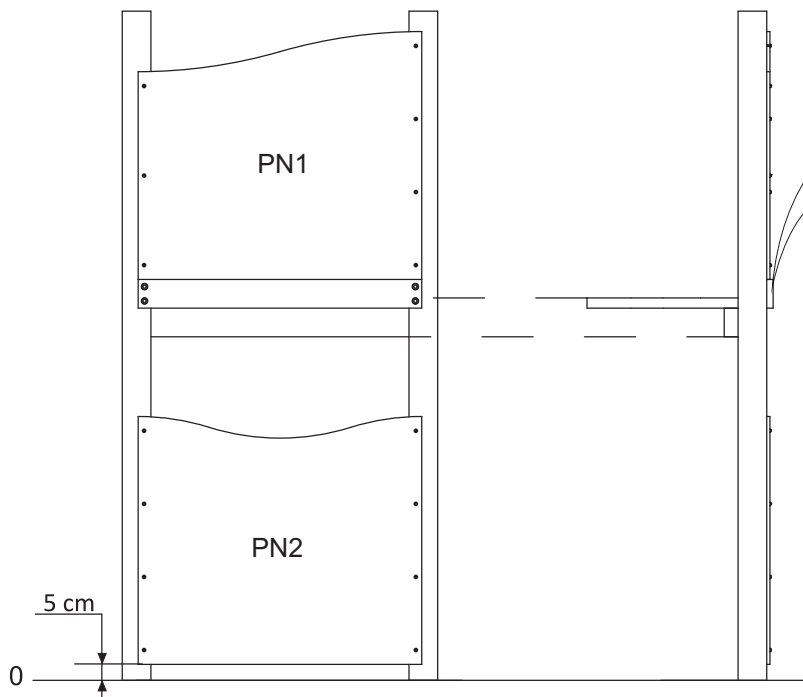

Top and side view with safety zone in scale 1:100

PRODUCT DATA

Product name: Gorilla Nature
 Catalogue No.: 19265
 Product type: CLASSIC NATURE

Critical Falling Height: 205 cm
 Dimensions: 554x378 cm
 Safety Zone: 904x742 cm
 Age Level: 3+ years

GROUND LEVEL PLATE

PRODUCT PLATE

DEPENDING ON OPTION (METAL/WOOD):

12x FOUNDATION

Installation

P
(height)

Installation

P
(height)

Installation manual

F

module/height

[cm]

LARS LAJ®			
Article	Walls Nature		
Symbol	PN1/PN2		
Made by	Caroline W.		
Date	12.06.2014	Modified	15.02.2015

Installation manual

B

module / height