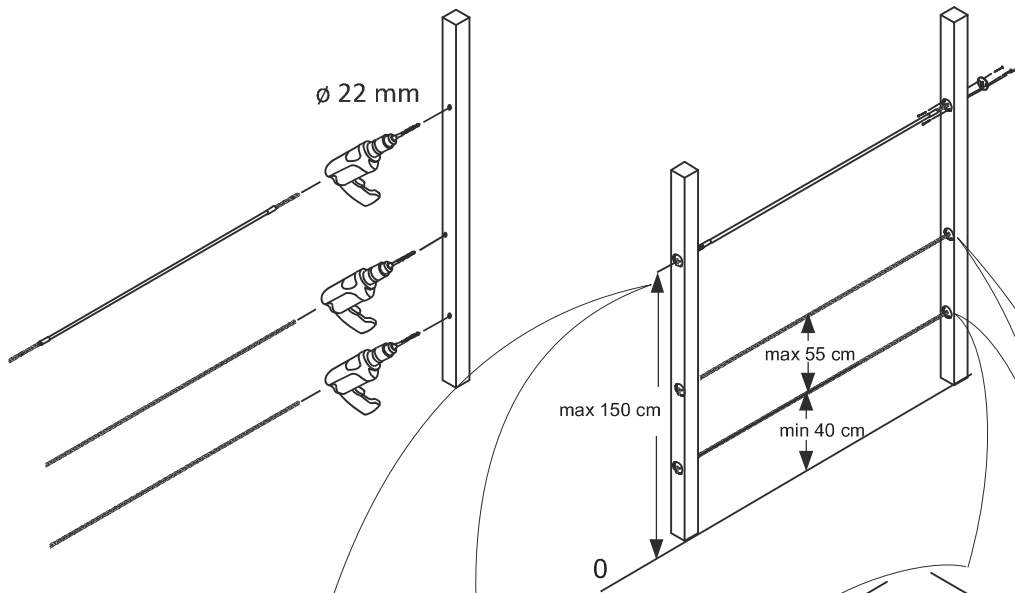

[cm]

Installation manual

CN
module/height

[cm]

Installation manual

CR, CS,
RL
height

[cm]

Installation

CP

HL

[cm]

LARS LAJ[®]		CLASSIC NATURE PIONEER	
Article	Bar Horizontal, Horizontal Netladder		
Symbol	BH,NLH (module/height)		
Made by	Karolina Wiśniewska		
Date	28.08.2013	Modified	15.02.2015

LARS LAJ [®]		CLASSIC NATURE MODERN NATURE PIONEER	
Article	Chain + rope horizontal		
Symbol	CH + N (distance between posts)		
Made by	Caroline W.		
Date	28.08.2013	Modified	15.02.2015

Installation manual

RH

distance between
boards

[cm]

Installation manual

SL
height

X
=10<...<35
=0<...<20

[cm]