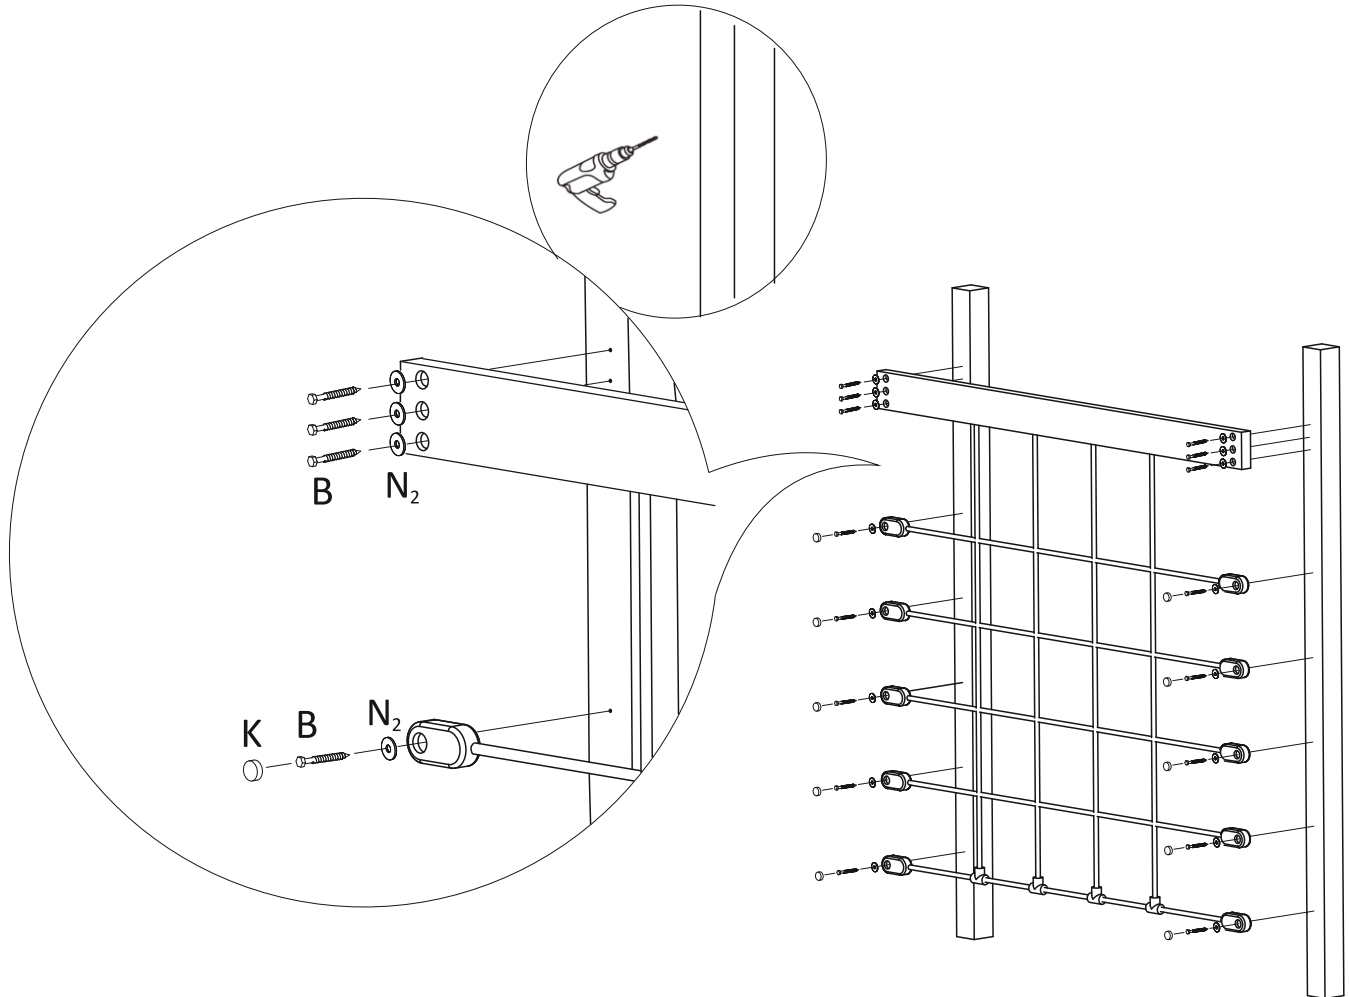

GROUND LEVEL PLATE

PRODUCT PLATE

DEPENDING ON OPTION (METAL/WOOD):

12x FOUNDATION

Installation

P
(height)

Installation

P
(height)

Installation manual

F

module/height

[cm]

LARS LAJ®			
Article	Walls Nature		
Symbol	PN1/PN2		
Made by	Caroline W.		
Date	12.06.2014	Modified	15.02.2015

Installation manual

B

module / height

[cm]

LARS LAJ®		CLASSIC NATURE PIONEER	
Article	Counter Nature		
Symbol	C Nature		
Made by	Kamila L		
Date	16.11.2015	Modified	

Installation manual

LSF
module/height

[cm]

Installation manual

LS
module/height

[cm]

Installation manual

CN
module/height

[cm]

Installation manual

CR, CS,
RL
height

[cm]

Installation