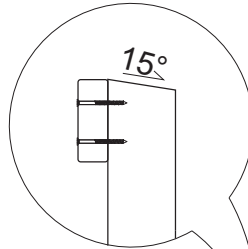

[cm]

Installation manual

CN
module/height

[cm]

Installation manual

CR, CS,
RL
height

[cm]

Installation

CP

HL

[cm]

LARS LAJ[®]		CLASSIC NATURE PIONEER	
Article	Bar Horizontal, Horizontal Netladder		
Symbol	BH,NLH (module/height)		
Made by	Karolina Wiśniewska		
Date	28.08.2013	Modified	15.02.2015

LARS LAJ [®]		CLASSIC NATURE MODERN NATURE PIONEER	
Article	Chain + rope horizontal		
Symbol	CH + N (distance between posts)		
Made by	Caroline W.		
Date	28.08.2013	Modified	15.02.2015

Installation manual

RH

distance between
boards

[cm]

Installation manual

SL
height

X
=10<...<35
=0<...<20

[cm]

Installation manual

[cm]