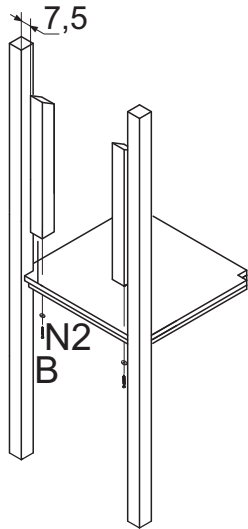

Top and side view with safety zone in scale 1:100

PRODUCT DATA

Product name: Gorilla Nature
 Catalogue No.: 19265
 Product type: CLASSIC NATURE

Critical Falling Height: 205 cm
 Dimensions: 554x378 cm
 Safety Zone: 904x742 cm
 Age Level: 3+ years

[cm]

Installation manual

CN
module/height

[cm]

Installation manual

CR, CS,
RL
height

[cm]

Installation

CP

HL

[cm]

LARS LAJ[®]		CLASSIC NATURE PIONEER	
Article	Bar Horizontal, Horizontal Netladder		
Symbol	BH,NLH (module/height)		
Made by	Karolina Wiśniewska		
Date	28.08.2013	Modified	15.02.2015

LARS LAJ [®]		CLASSIC NATURE MODERN NATURE PIONEER	
Article	Chain + rope horizontal		
Symbol	CH + N (distance between posts)		
Made by	Caroline W.		
Date	28.08.2013	Modified	15.02.2015

Installation manual

RH

distance between
boards

[cm]

Installation manual

SL
height

X
=10<...<35
=0<...<20

[cm]