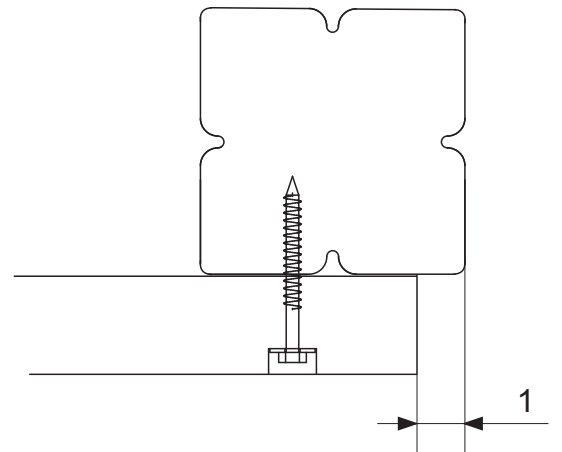

GROUND LEVEL PLATE

PRODUCT PLATE

DEPENDING ON OPTION (METAL/WOOD):

12x FOUNDATION

Installation

P
(height)

Installation

P
(height)

Installation manual

F

module/height

[cm]

LARS LAJ®			
Article	Walls Nature		
Symbol	PN1/PN2		
Made by	Caroline W.		
Date	12.06.2014	Modified	15.02.2015

Installation manual

B

module / height