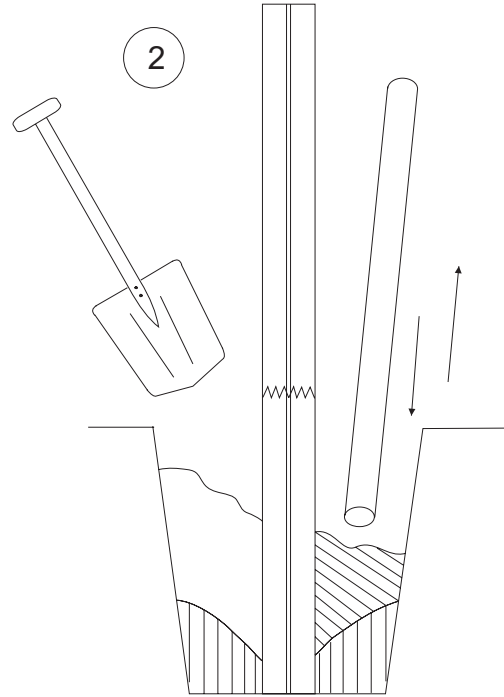

SURFACE

Material: _____
 Dimensions: _____
 Underground: _____
 Supplier: _____

Buying date: _____
 Installation: _____
 Guarantee: _____

CLASSIC NATURE

CLASSIC NATURE

INSTALLATION STEP BY STEP:

- [1] F90 h120 + 4xP210
- [2] 2xP210 + 2xB270
- [3] F90 h120 + 4x210
- [4] B270
- [5] 2xP210 + Bh180
- [6] CN180 h175
- [7] SL120
- [8] LS90 h120
- [9] 2xN198
- [10] LS90 h120
- [11] CR + RL
- [12] CP120
- [13] LS90 h120
- [14] C nature
- [15] Pn1
- [16] 2xCH271 + N271
- [17] LS90
- [18] 8x HAT

GROUND LEVEL PLATE

PRODUCT PLATE

DEPENDING ON OPTION (METAL/WOOD):

12x FOUNDATION

Installation

P
(height)

Installation

P
(height)

Installation manual

F

module/height

[cm]

LARS LAJ®			
Article	Walls Nature		
Symbol	PN1/PN2		
Made by	Caroline W.		
Date	12.06.2014	Modified	15.02.2015

Installation manual

B

module / height