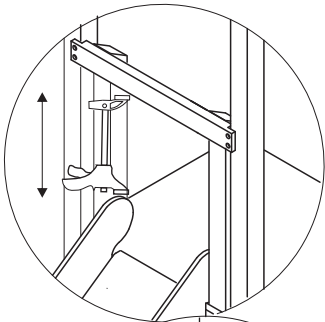

CP

HL

[cm]

LARS LAJ[®]		CLASSIC NATURE PIONEER	
Article	Bar Horizontal, Horizontal Netladder		
Symbol	BH,NLH (module/height)		
Made by	Karolina Wiśniewska		
Date	28.08.2013	Modified	15.02.2015

LARS LAJ [®]		CLASSIC NATURE MODERN NATURE PIONEER	
Article	Chain + rope horizontal		
Symbol	CH + N (distance between posts)		
Made by	Caroline W.		
Date	28.08.2013	Modified	15.02.2015

Installation manual

RH

distance between
boards

[cm]

Installation manual

SL
height

X
=10<...<35
=0<...<20

[cm]

Installation manual

[cm]