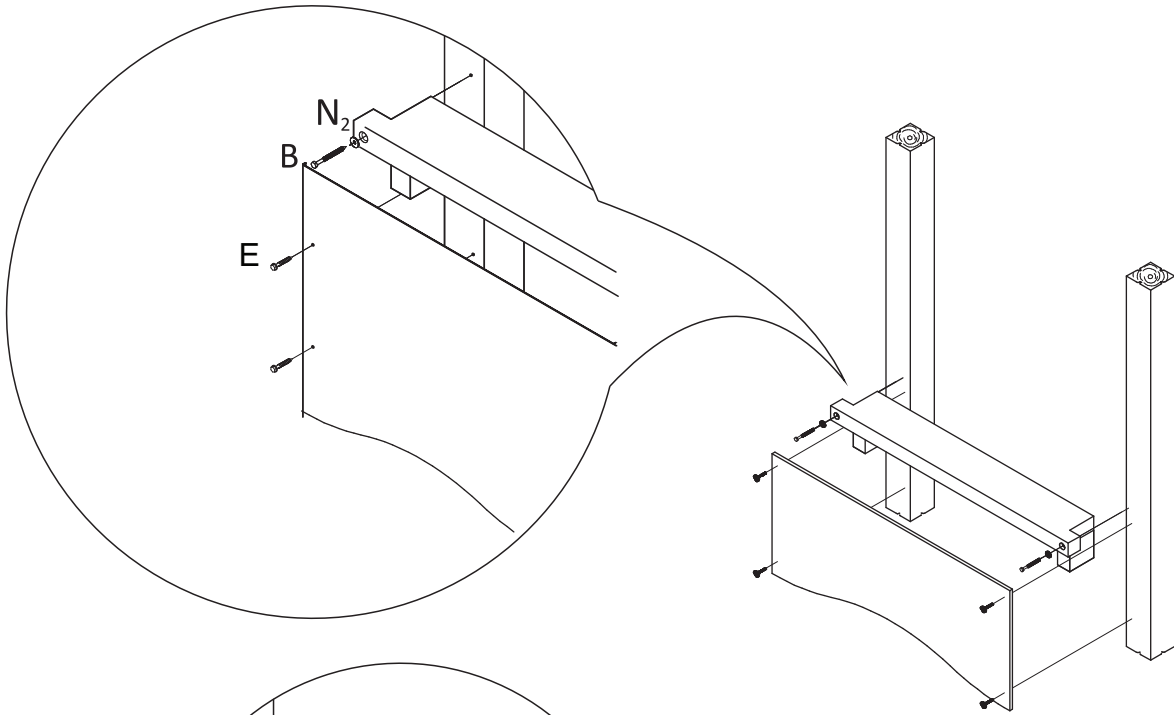

LARS LAJ®		CLASSIC NATURE PIONEER	
Article	Counter Nature		
Symbol	C Nature		
Made by	Kamila L		
Date	16.11.2015	Modified