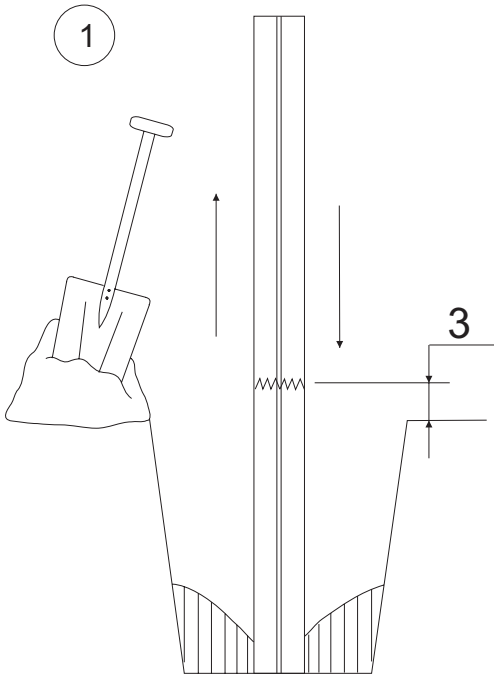

GROUND LEVEL PLATE

PRODUCT PLATE

DEPENDING ON OPTION (METAL/WOOD):

12x FOUNDATION

Installation

P
(height)

Installation

P
(height)

Installation manual

F

module/height

[cm]

LARS LAJ®			
Article	Walls Nature		
Symbol	PN1/PN2		
Made by	Caroline W.		
Date	12.06.2014	Modified	15.02.2015

Installation manual

B

module / height