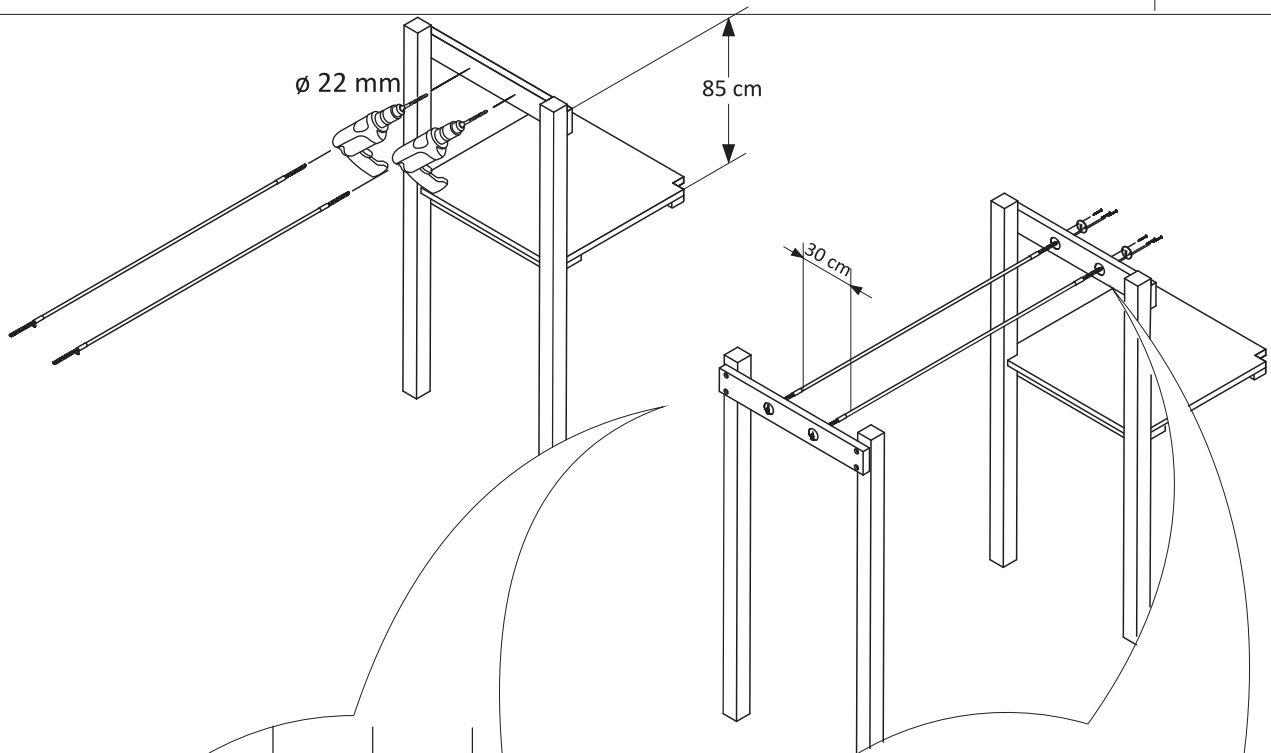

[cm]

Installation manual

CN
module/height

[cm]

Installation manual

CR, CS,
RL
height

[cm]

Installation

CP

HL

[cm]

LARS LAJ[®]		CLASSIC NATURE PIONEER	
Article	Bar Horizontal, Horizontal Netladder		
Symbol	BH,NLH (module/height)		
Made by	Karolina Wiśniewska		
Date	28.08.2013	Modified	15.02.2015

LARS LAJ [®]		CLASSIC NATURE MODERN NATURE PIONEER	
Article	Chain + rope horizontal		
Symbol	CH + N (distance between posts)		
Made by	Caroline W.		
Date	28.08.2013	Modified	15.02.2015

Installation manual

RH

distance between
boards

[cm]

Installation manual

SL
height

X
=10<...<35
=0<...<20

[cm]