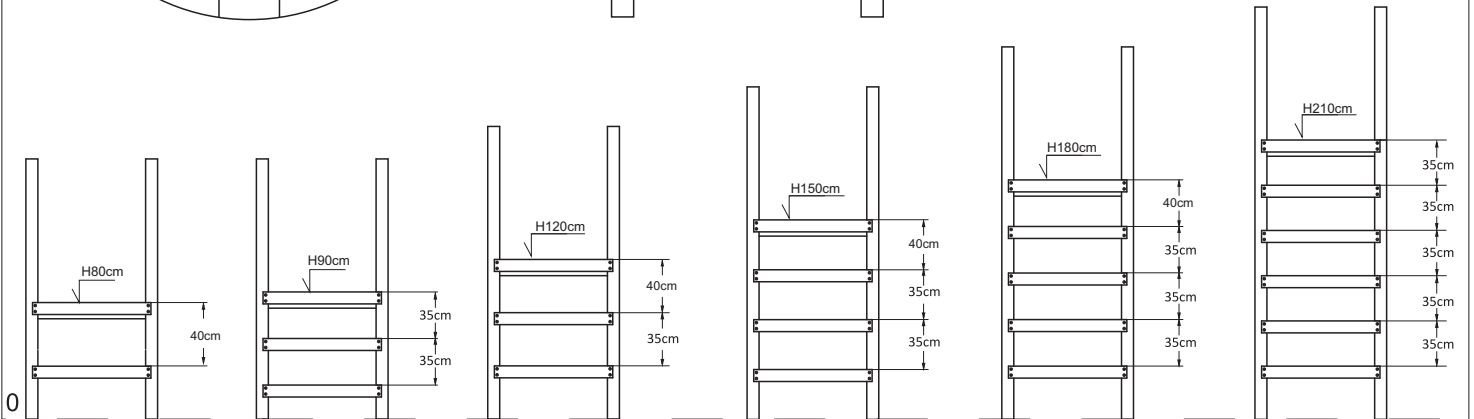

GROUND LEVEL PLATE

PRODUCT PLATE

DEPENDING ON OPTION (METAL/WOOD):

12x FOUNDATION

Installation

P
(height)

Installation

P
(height)

Installation manual

F

module/height

[cm]

LARS LAJ®			
Article	Walls Nature		
Symbol	PN1/PN2		
Made by	Caroline W.		
Date	12.06.2014	Modified	15.02.2015

Installation manual

B

module / height

[cm]

LARS LAJ®		CLASSIC NATURE PIONEER	
Article	Counter Nature		
Symbol	C Nature		
Made by	Kamila L		
Date	16.11.2015	Modified	

Installation manual

LSF
module/height

[cm]

Installation manual

LS
module/height

[cm]

Installation manual

CN
module/height

[cm]

Installation manual

CR, CS,
RL
height

[cm]

Installation