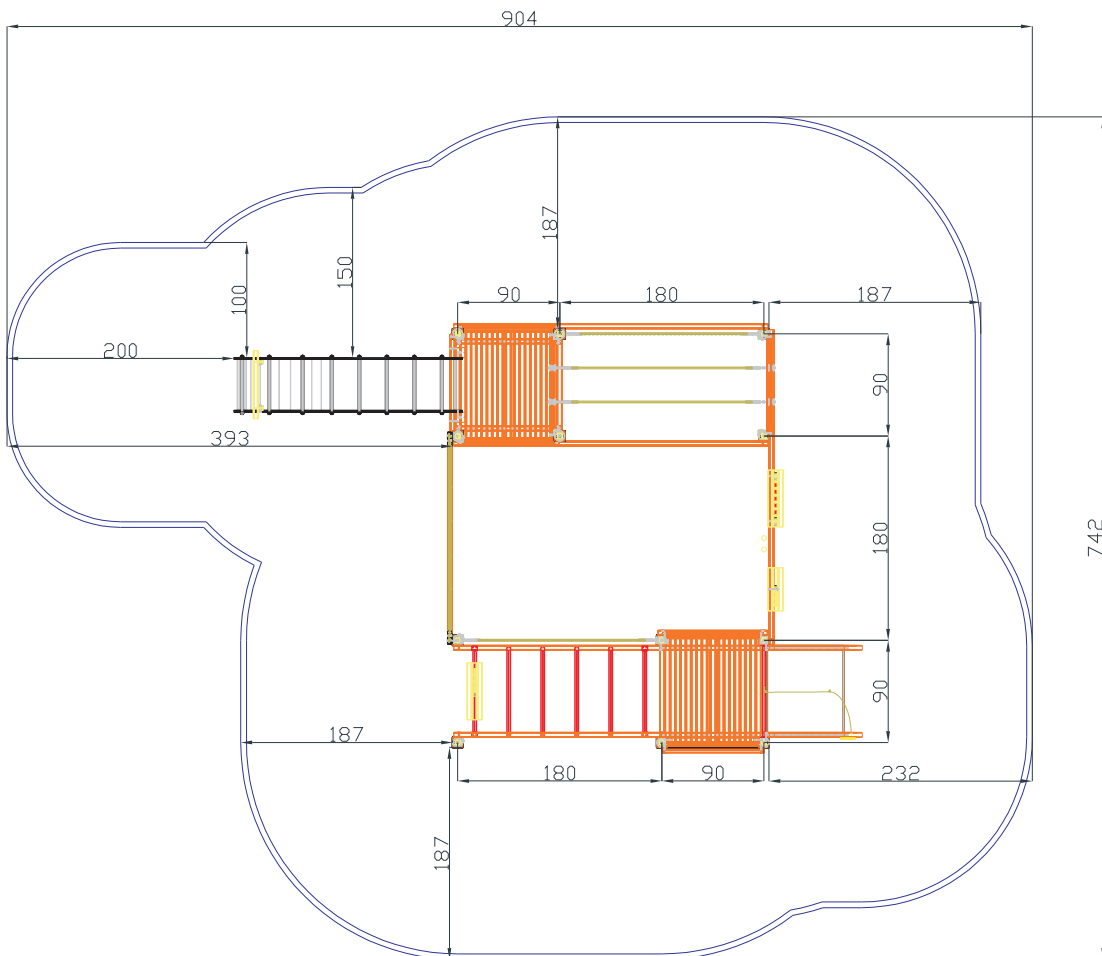

CLASSIC NATURE