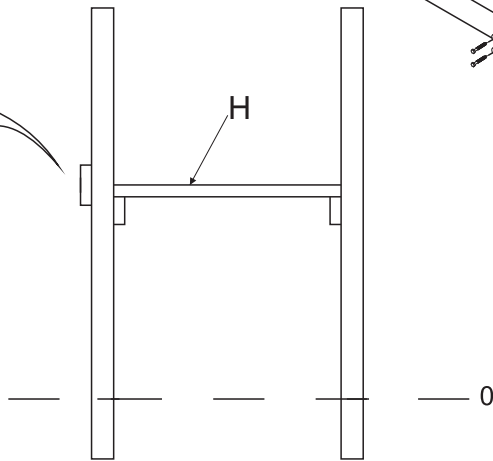

[cm]

LARS LAJ®		CLASSIC NATURE PIONEER	
Article	Counter Nature		
Symbol	C Nature		
Made by	Kamila L		
Date	16.11.2015	Modified	

Installation manual

LSF
module/height

[cm]

Installation manual

LS
module/height

[cm]

Installation manual

CN
module/height

[cm]

Installation manual

CR, CS,
RL
height

[cm]

Installation