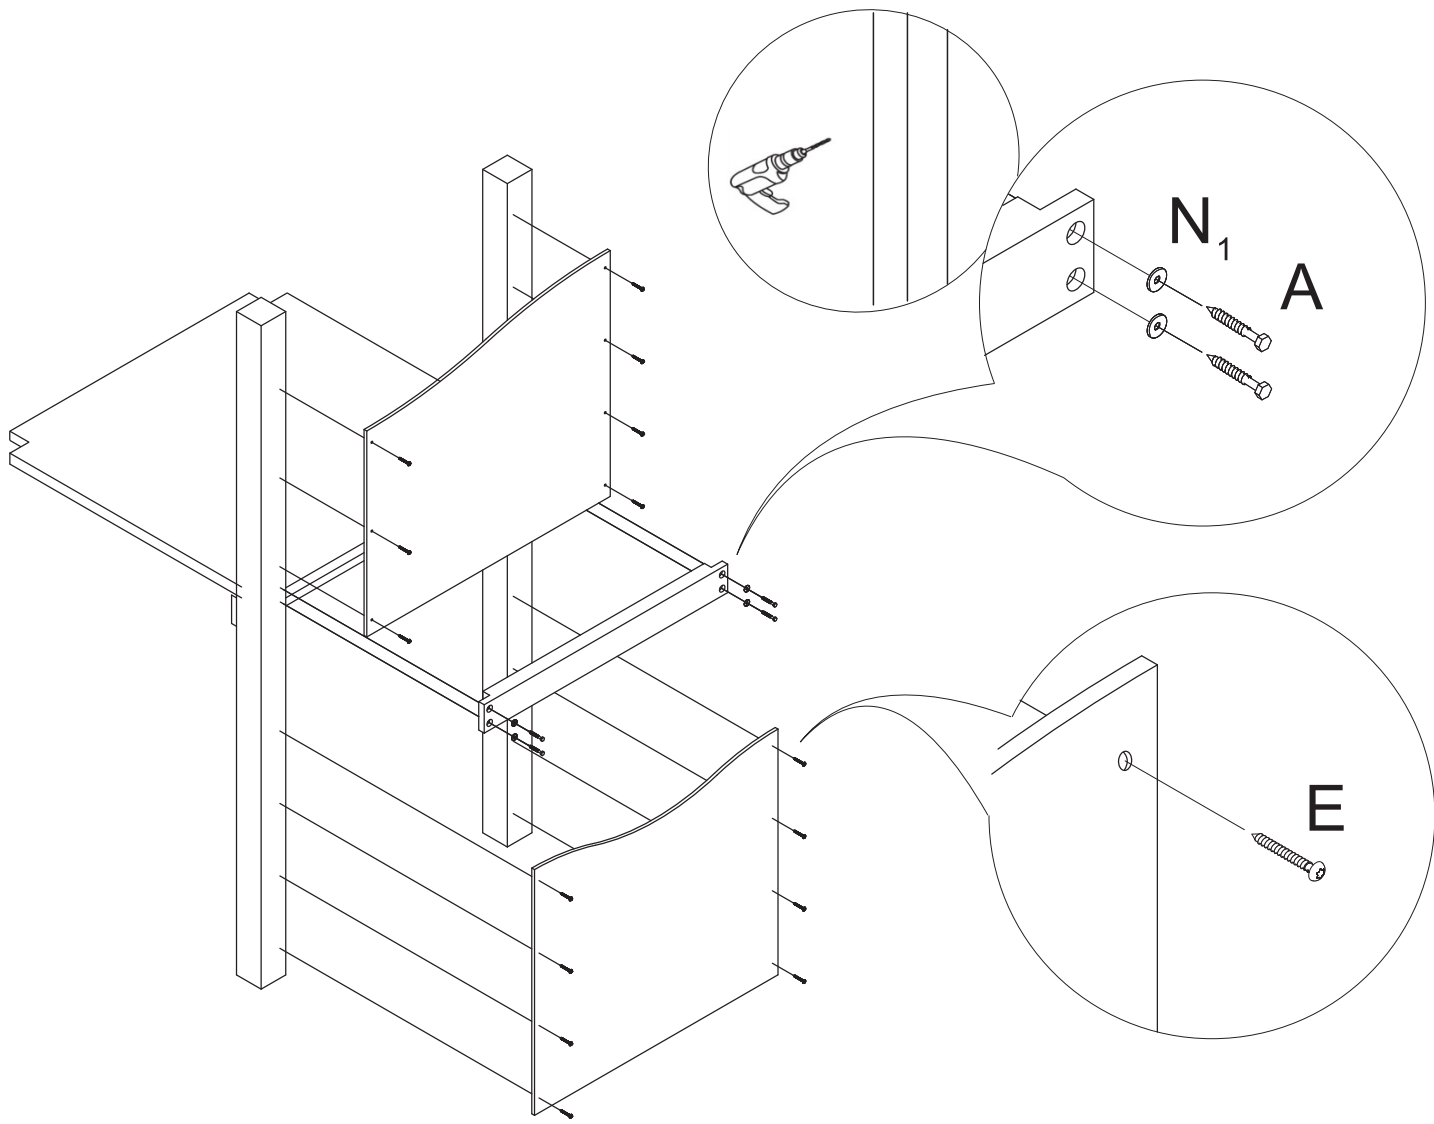

GROUND LEVEL PLATE

PRODUCT PLATE

DEPENDING ON OPTION (METAL/WOOD):

12x FOUNDATION

Installation

P
(height)

Installation

P
(height)

Installation manual

F

module/height

[cm]

LARS LAJ®			
Article	Walls Nature		
Symbol	PN1/PN2		
Made by	Caroline W.		
Date	12.06.2014	Modified	15.02.2015

Installation manual

B

module / height