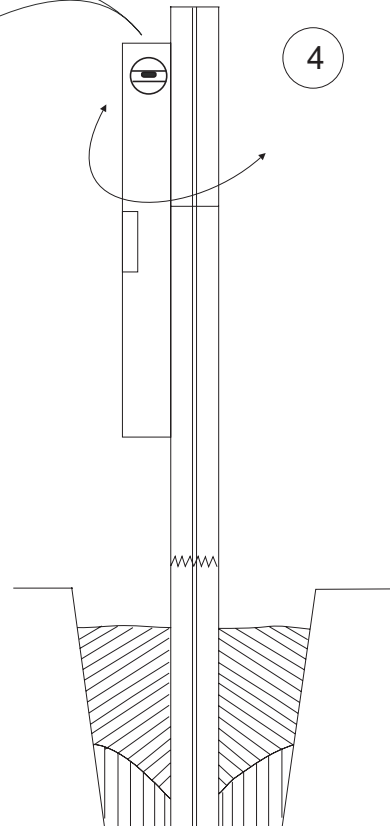

Top and side view with safety zone in scale 1:100

PRODUCT DATA

Product name: Gorilla Nature
 Catalogue No.: 19265
 Product type: CLASSIC NATURE

Critical Falling Height: 205 cm
 Dimensions: 554x378 cm
 Safety Zone: 904x742 cm
 Age Level: 3+ years

SURFACE

Material: _____
 Dimensions: _____
 Underground: _____
 Supplier: _____

Buying date: _____
 Installation: _____
 Guarantee: _____

CLASSIC NATURE

CLASSIC NATURE

INSTALLATION STEP BY STEP:

- [1] F90 h120 + 4xP210
- [2] 2xP210 + 2xB270
- [3] F90 h120 + 4x210
- [4] B270
- [5] 2xP210 + Bh180
- [6] CN180 h175
- [7] SL120
- [8] LS90 h120
- [9] 2xN198
- [10] LS90 h120
- [11] CR + RL
- [12] CP120
- [13] LS90 h120
- [14] C nature
- [15] Pn1
- [16] 2xCH271 + N271
- [17] LS90
- [18] 8x HAT

GROUND LEVEL PLATE

PRODUCT PLATE

DEPENDING ON OPTION (METAL/WOOD):

12x FOUNDATION

Installation

P
(height)

Installation

P
(height)