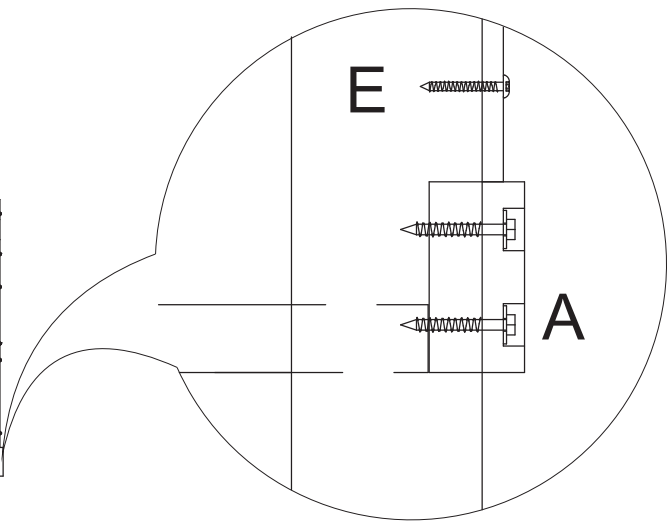

GROUND LEVEL PLATE

PRODUCT PLATE

DEPENDING ON OPTION (METAL/WOOD):

12x FOUNDATION

Installation

P
(height)

Installation

P
(height)

Installation manual

F

module/height

[cm]

LARS LAJ®			
Article	Walls Nature		
Symbol	PN1/PN2		
Made by	Caroline W.		
Date	12.06.2014	Modified	15.02.2015

Installation manual

B

module / height