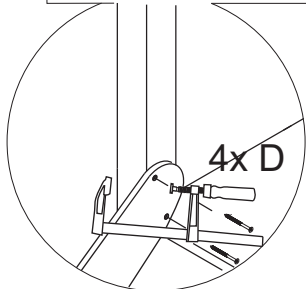

CP

HL

[cm]

LARS LAJ[®]		CLASSIC NATURE PIONEER	
Article	Bar Horizontal, Horizontal Netladder		
Symbol	BH,NLH (module/height)		
Made by	Karolina Wiśniewska		
Date	28.08.2013	Modified	15.02.2015

LARS LAJ [®]		CLASSIC NATURE MODERN NATURE PIONEER	
Article	Chain + rope horizontal		
Symbol	CH + N (distance between posts)		
Made by	Caroline W.		
Date	28.08.2013	Modified	15.02.2015

Installation manual

RH

distance between
boards

[cm]

Installation manual

SL
height

X
=10<...<35
=0<...<20

[cm]

Installation manual

[cm]