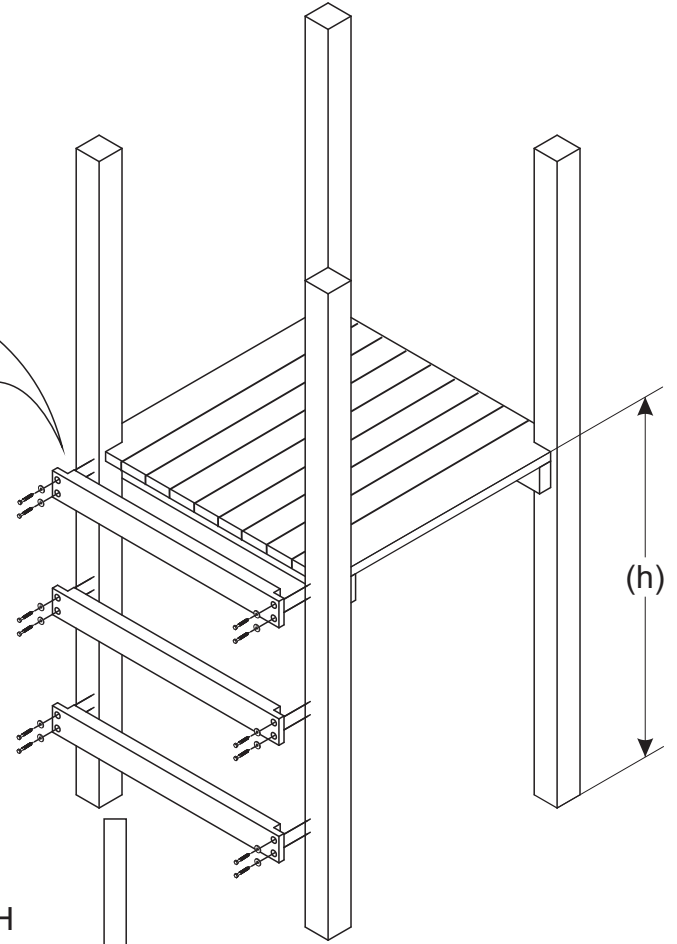

Installation manual

F

module/height

[cm]

LARS LAJ®			
Article	Walls Nature		
Symbol	PN1/PN2		
Made by	Caroline W.		
Date	12.06.2014	Modified	15.02.2015

Installation manual

B

module / height

[cm]

LARS LAJ®		CLASSIC NATURE PIONEER	
Article	Counter Nature		
Symbol	C Nature		
Made by	Kamila L		
Date	16.11.2015	Modified	

Installation manual

LSF
module/height

[cm]

Installation manual

LS
module/height

[cm]

Installation manual

CN
module/height

[cm]

Installation manual

CR, CS,
RL
height

[cm]

Installation