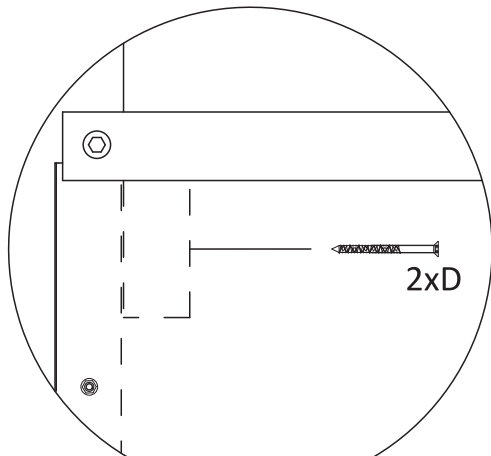

LARS LAJ®		CLASSIC NATURE PIONEER	
Article	Counter Nature		
Symbol	C Nature		
Made by	Kamila L		
Date	16.11.2015	Modified