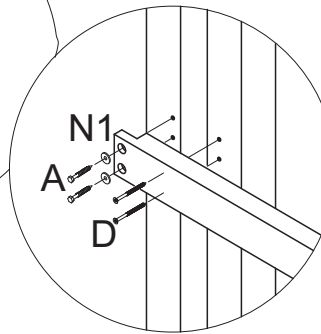

CP

HL

[cm]

LARS LAJ[®]		CLASSIC NATURE PIONEER	
Article	Bar Horizontal, Horizontal Netladder		
Symbol	BH,NLH (module/height)		
Made by	Karolina Wiśniewska		
Date	28.08.2013	Modified	15.02.2015

LARS LAJ [®]		CLASSIC NATURE MODERN NATURE PIONEER	
Article	Chain + rope horizontal		
Symbol	CH + N (distance between posts)		
Made by	Caroline W.		
Date	28.08.2013	Modified	15.02.2015

Installation manual

RH

distance between
boards

[cm]

Installation manual

SL
height

X
=10<...<35
=0<...<20

[cm]

Installation manual

[cm]