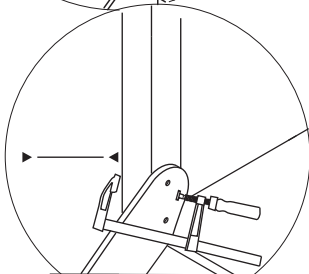

CP

HL

[cm]

LARS LAJ[®]		CLASSIC NATURE PIONEER	
Article	Bar Horizontal, Horizontal Netladder		
Symbol	BH,NLH (module/height)		
Made by	Karolina Wiśniewska		
Date	28.08.2013	Modified	15.02.2015

LARS LAJ [®]		CLASSIC NATURE MODERN NATURE PIONEER	
Article	Chain + rope horizontal		
Symbol	CH + N (distance between posts)		
Made by	Caroline W.		
Date	28.08.2013	Modified	15.02.2015

Installation manual

RH

distance between
boards

[cm]

Installation manual

SL
height

X
=10<...<35
=0<...<20

[cm]

Installation manual

[cm]