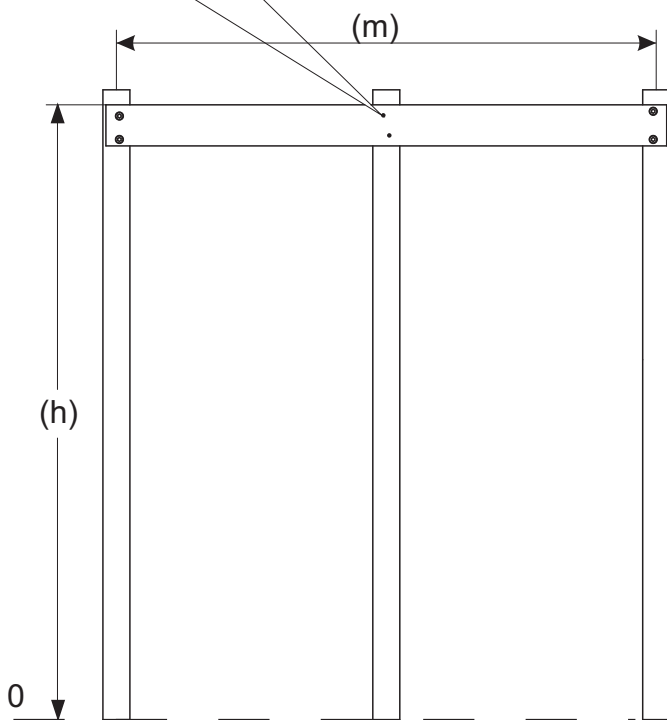

GROUND LEVEL PLATE

PRODUCT PLATE

DEPENDING ON OPTION (METAL/WOOD):

12x FOUNDATION

Installation

P
(height)

Installation

P
(height)

Installation manual

F

module/height

[cm]

LARS LAJ®			
Article	Walls Nature		
Symbol	PN1/PN2		
Made by	Caroline W.		
Date	12.06.2014	Modified	15.02.2015

Installation manual

B

module / height