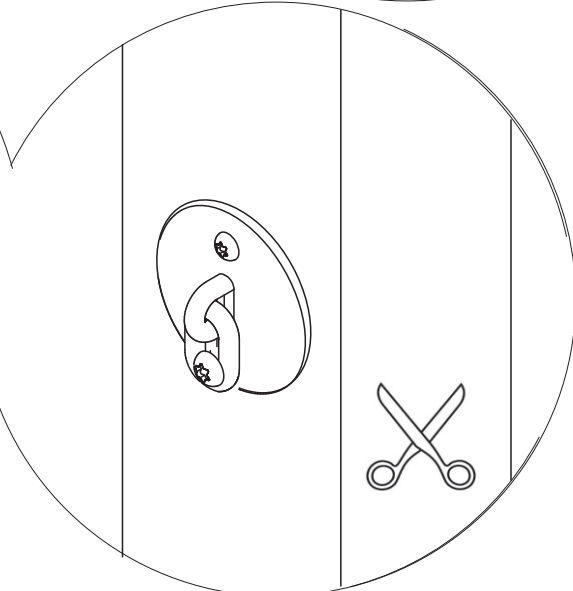

[cm]

Installation manual

CN
module/height

[cm]

Installation manual

CR, CS,
RL
height

[cm]

Installation

CP

HL

[cm]

LARS LAJ[®]		CLASSIC NATURE PIONEER	
Article	Bar Horizontal, Horizontal Netladder		
Symbol	BH,NLH (module/height)		
Made by	Karolina Wiśniewska		
Date	28.08.2013	Modified	15.02.2015

LARS LAJ [®]		CLASSIC NATURE MODERN NATURE PIONEER	
Article	Chain + rope horizontal		
Symbol	CH + N (distance between posts)		
Made by	Caroline W.		
Date	28.08.2013	Modified	15.02.2015

Installation manual

RH

distance between
boards

[cm]

Installation manual

SL
height

X
=10<...<35
=0<...<20

[cm]