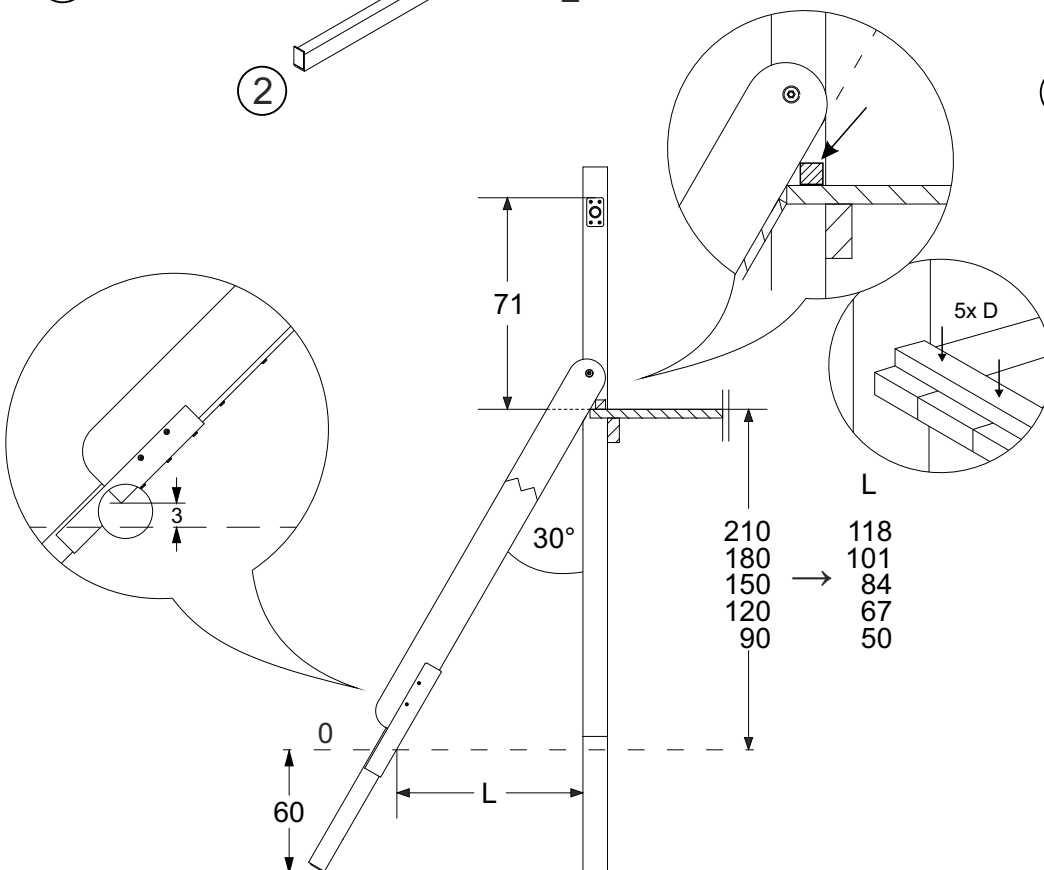

Installation

CP

HL

[cm]