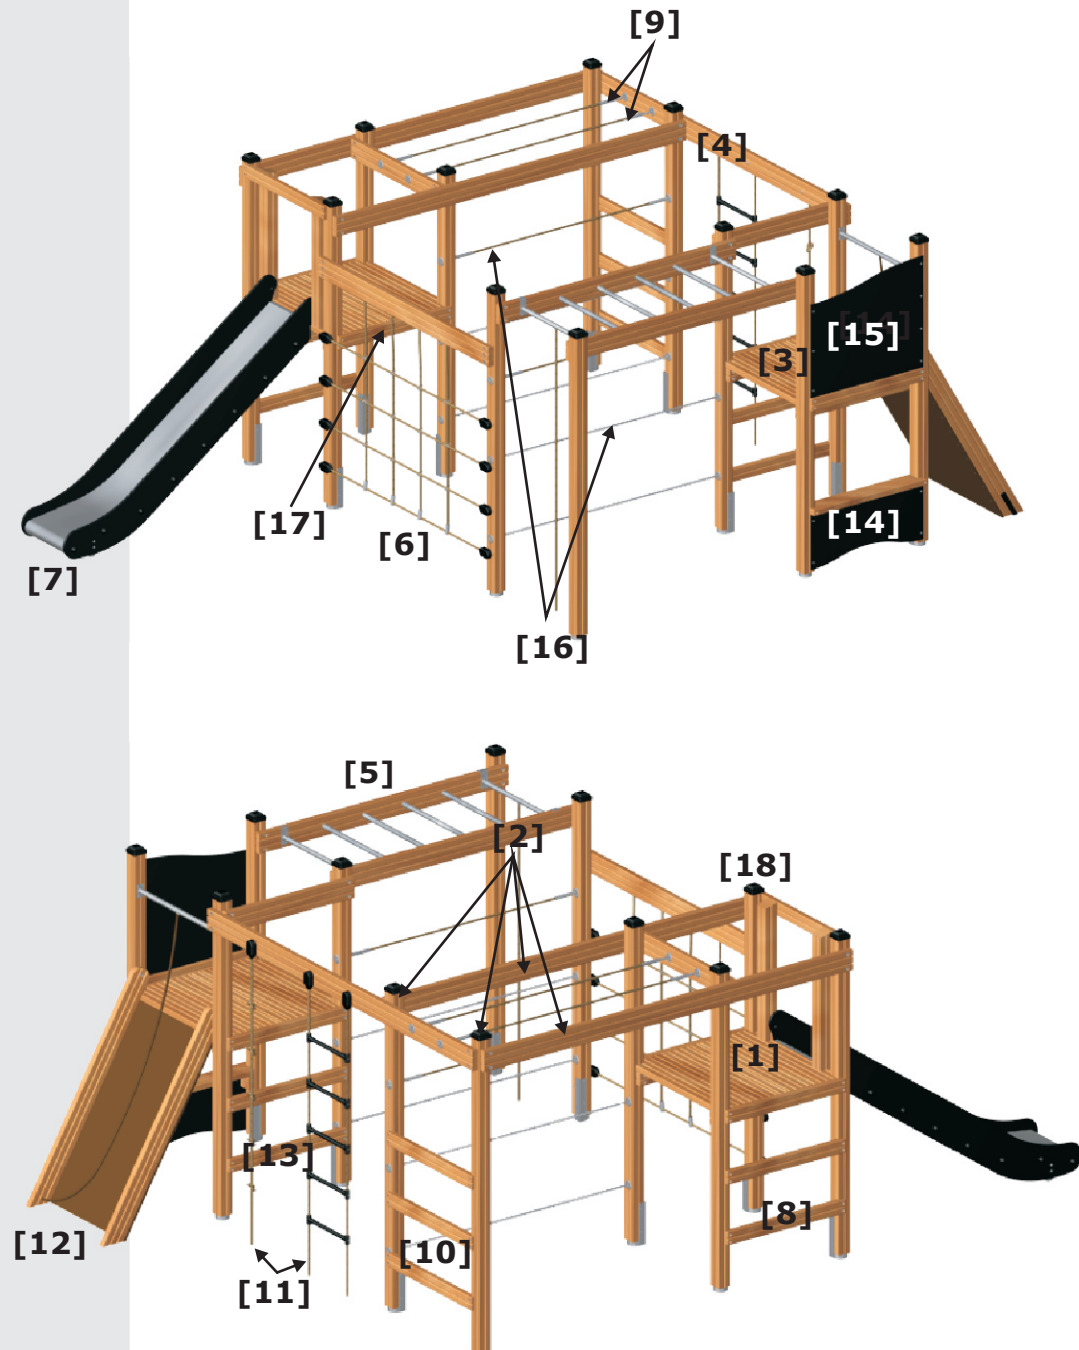

Top and side view with safety zone in scale 1:100

PRODUCT DATA

Product name: Gorilla Nature
 Catalogue No.: 19265
 Product type: CLASSIC NATURE

Critical Falling Height: 205 cm
 Dimensions: 554x378 cm
 Safety Zone: 904x742 cm
 Age Level: 3+ years

SURFACE

Material: _____
 Dimensions: _____
 Underground: _____
 Supplier: _____

Buying date: _____
 Installation: _____
 Guarantee: _____

CLASSIC NATURE

CLASSIC NATURE

INSTALLATION STEP BY STEP:

- [1] F90 h120 + 4xP210
- [2] 2xP210 + 2xB270
- [3] F90 h120 + 4x210
- [4] B270
- [5] 2xP210 + Bh180
- [6] CN180 h175
- [7] SL120
- [8] LS90 h120
- [9] 2xN198
- [10] LS90 h120
- [11] CR + RL
- [12] CP120
- [13] LS90 h120
- [14] C nature
- [15] Pn1
- [16] 2xCH271 + N271
- [17] LS90
- [18] 8x HAT

GROUND LEVEL PLATE

PRODUCT PLATE

DEPENDING ON OPTION (METAL/WOOD):

12x FOUNDATION

Installation

P
(height)

Installation

P
(height)