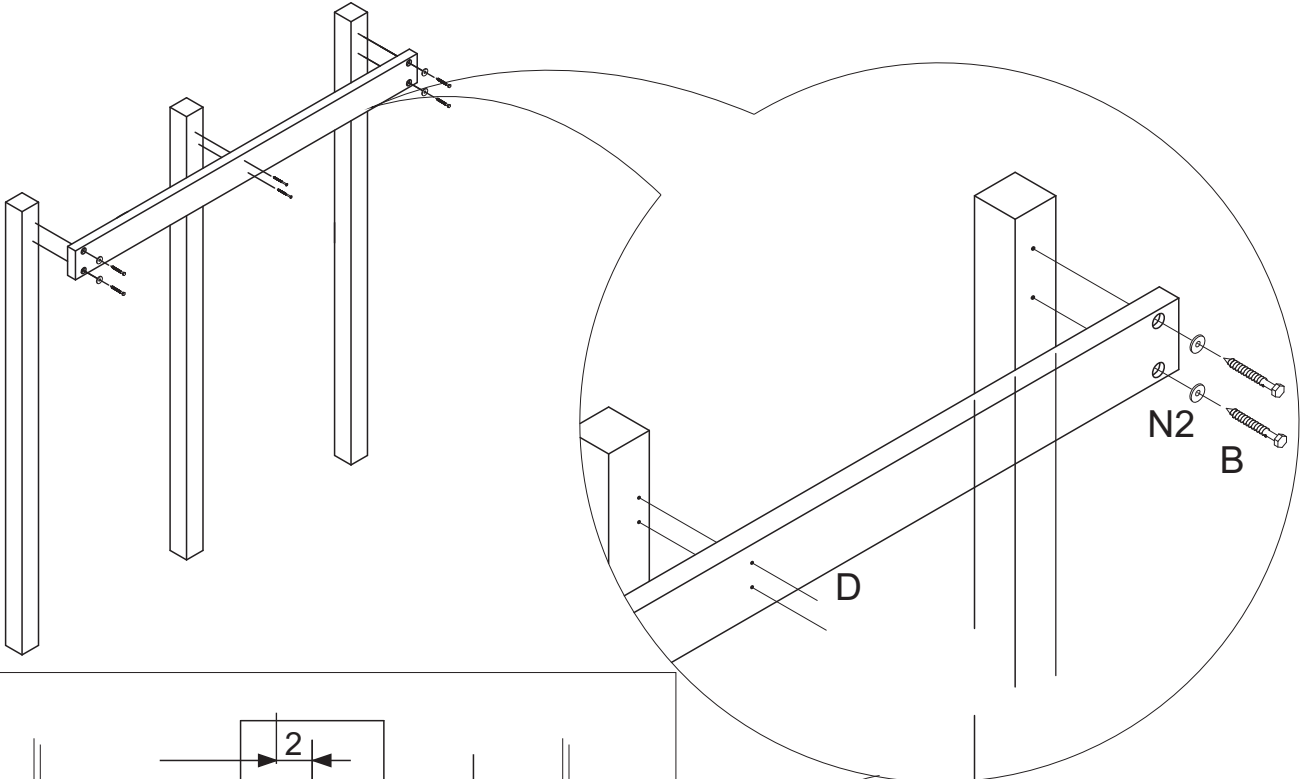

GROUND LEVEL PLATE

PRODUCT PLATE

DEPENDING ON OPTION (METAL/WOOD):

12x FOUNDATION

Installation

P
(height)

Installation

P
(height)

Installation manual

F

module/height

[cm]

LARS LAJ®			
Article	Walls Nature		
Symbol	PN1/PN2		
Made by	Caroline W.		
Date	12.06.2014	Modified	15.02.2015

Installation manual

B

module / height