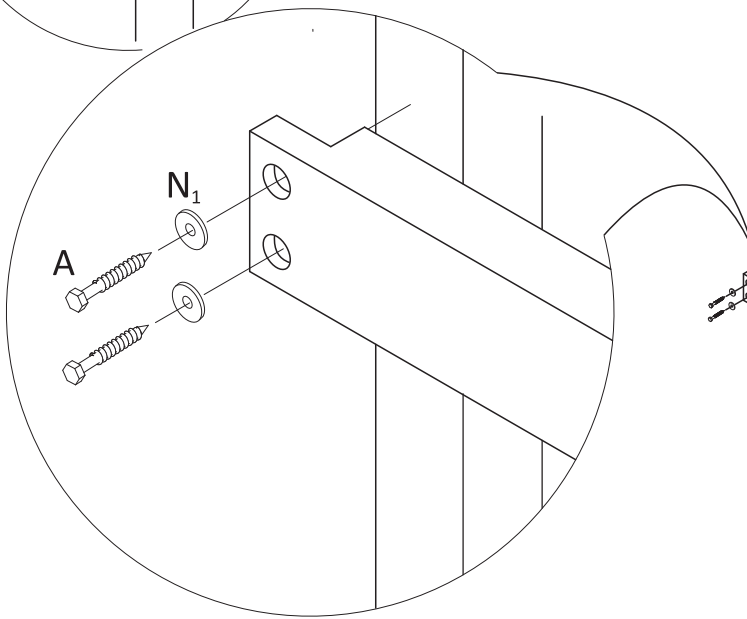

Installation manual

LSF
module/height

[cm]