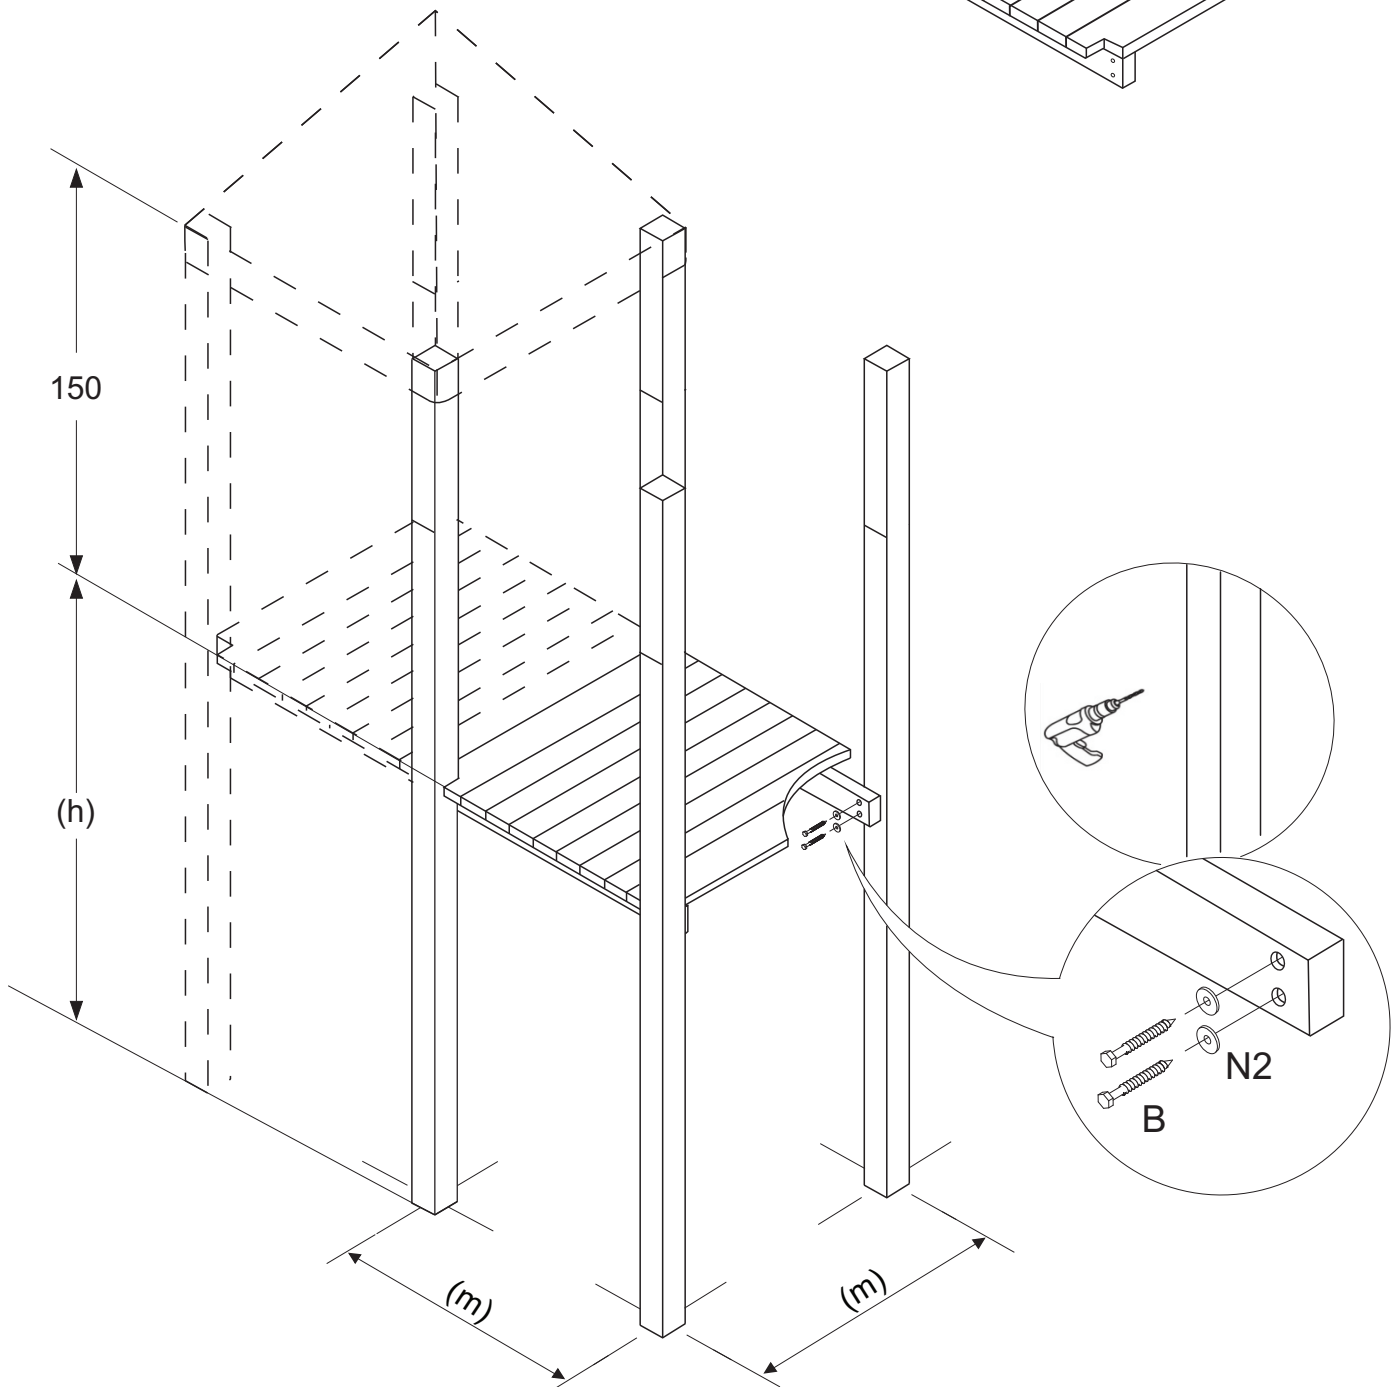

Installation manual

F

module/height

[cm]