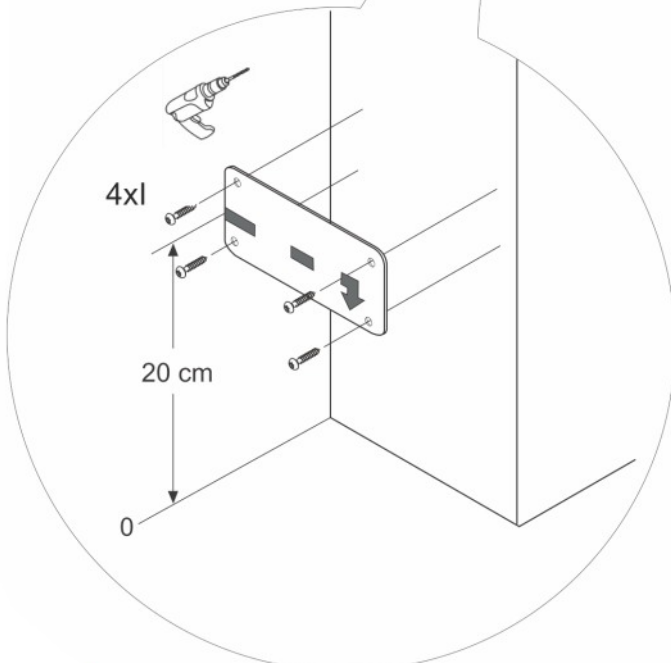

[cm]

Installation manual

CN
module/height

[cm]

Installation manual

CR, CS,
RL
height

[cm]

Installation

CP

HL

[cm]

LARS LAJ[®]		CLASSIC NATURE PIONEER	
Article	Bar Horizontal, Horizontal Netladder		
Symbol	BH,NLH (module/height)		
Made by	Karolina Wiśniewska		
Date	28.08.2013	Modified	15.02.2015

LARS LAJ [®]		CLASSIC NATURE MODERN NATURE PIONEER	
Article	Chain + rope horizontal		
Symbol	CH + N (distance between posts)		
Made by	Caroline W.		
Date	28.08.2013	Modified	15.02.2015

Installation manual

RH

distance between
boards

[cm]

Installation manual

SL
height

X
=10<...<35
=0<...<20

[cm]

Installation manual

[cm]