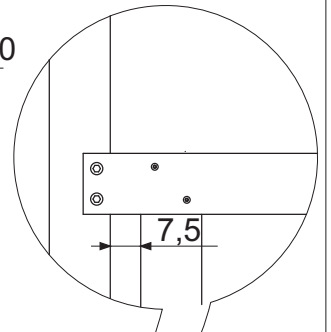

[cm]

Installation manual

CN
module/height

[cm]

Installation manual

CR, CS,
RL
height

[cm]

Installation

CP

HL

[cm]

LARS LAJ[®]		CLASSIC NATURE PIONEER	
Article	Bar Horizontal, Horizontal Netladder		
Symbol	BH,NLH (module/height)		
Made by	Karolina Wiśniewska		
Date	28.08.2013	Modified	15.02.2015

LARS LAJ [®]		CLASSIC NATURE MODERN NATURE PIONEER	
Article	Chain + rope horizontal		
Symbol	CH + N (distance between posts)		
Made by	Caroline W.		
Date	28.08.2013	Modified	15.02.2015

Installation manual

RH

distance between
boards

[cm]

Installation manual

SL
height

X
=10<...<35
=0<...<20

[cm]

Installation manual

[cm]