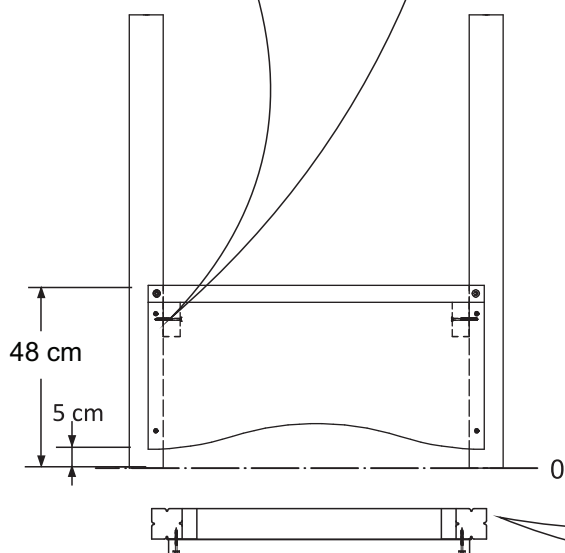

LARS LAJ®		CLASSIC NATURE PIONEER	
Article	Counter Nature		
Symbol	C Nature		
Made by	Kamila L		
Date	16.11.2015	Modified