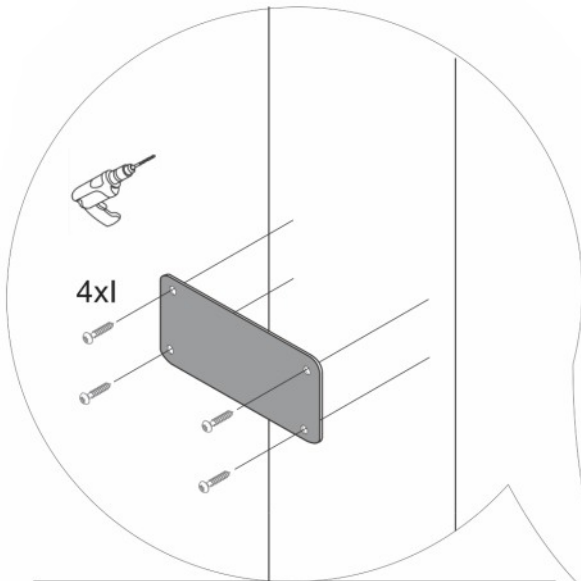

[cm]

Installation manual

CN
module/height

[cm]

Installation manual

CR, CS,
RL
height

[cm]

Installation

CP

HL

[cm]

LARS LAJ[®]		CLASSIC NATURE PIONEER	
Article	Bar Horizontal, Horizontal Netladder		
Symbol	BH,NLH (module/height)		
Made by	Karolina Wiśniewska		
Date	28.08.2013	Modified	15.02.2015

LARS LAJ [®]		CLASSIC NATURE MODERN NATURE PIONEER	
Article	Chain + rope horizontal		
Symbol	CH + N (distance between posts)		
Made by	Caroline W.		
Date	28.08.2013	Modified	15.02.2015

Installation manual

RH

distance between
boards

[cm]

Installation manual

SL
height

X
=10<...<35
=0<...<20

[cm]

Installation manual

[cm]