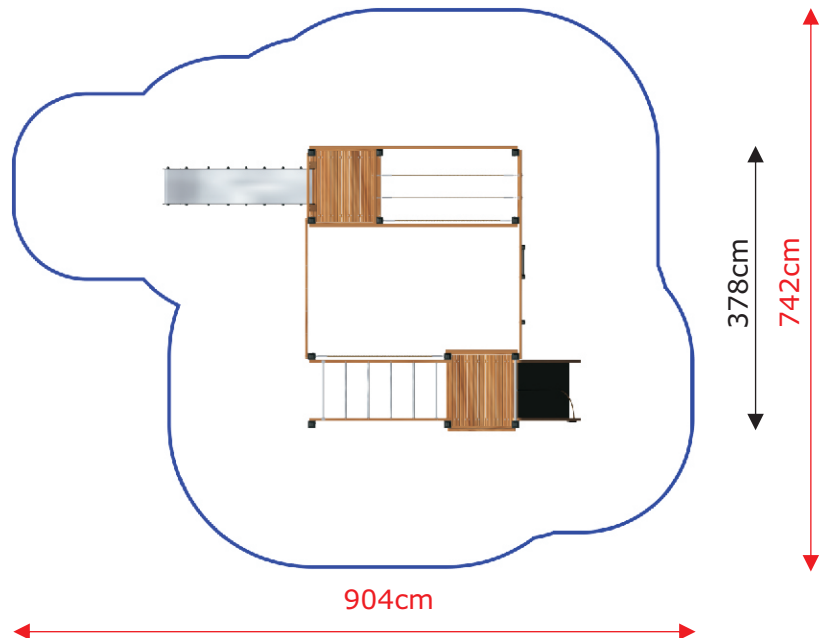

1

19265

LARS LAJ®

TRESS®

CLASSIC NATURE

Product name: Gorilla Nature
Catalogue number: 19265
Dimensions: 554x378 cm
Total height: 216 cm
Safety zone: 904x742 cm
Platform height: 120 cm
Critical Falling Height: 205 cm
Requires falling surface: YES
Spare parts available: YES
Acc. to EN 1176: YES
Age level: 3+ years

Top and side view with safety zone in scale 1:100

PRODUCT DATA

Product name: Gorilla Nature
 Catalogue No.: 19265
 Product type: CLASSIC NATURE

Critical Falling Height: 205 cm
 Dimensions: 554x378 cm
 Safety Zone: 904x742 cm
 Age Level: 3+ years

GROUND LEVEL PLATE

PRODUCT PLATE

DEPENDING ON OPTION (METAL/WOOD):

12x FOUNDATION

Installation

P
(height)

Installation

P
(height)