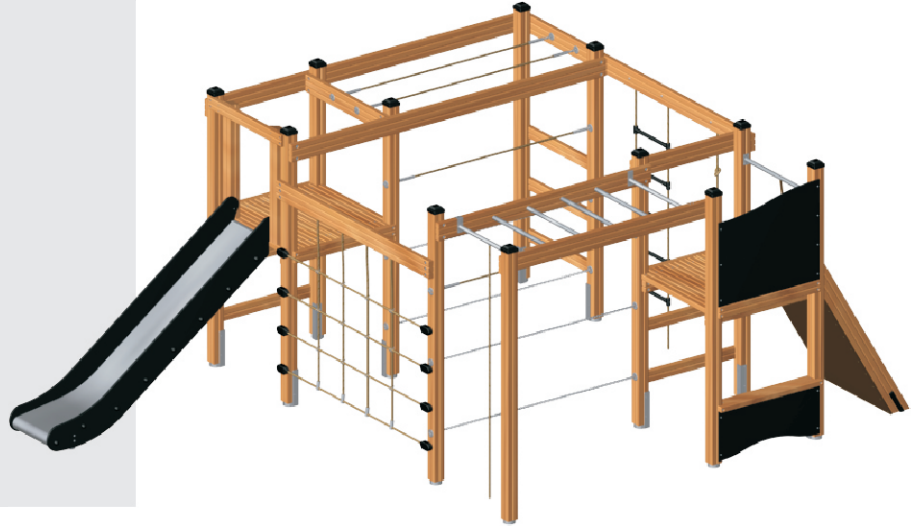

1

19265

LARS LAJ®

TRESS®

CLASSIC NATURE

Product name: Gorilla Nature
Catalogue number: 19265
Dimensions: 554x378 cm
Total height: 216 cm
Safety zone: 904x742 cm
Platform height: 120 cm
Critical Falling Height: 205 cm
Requires falling surface: YES
Spare parts available: YES
Acc. to EN 1176: YES
Age level: 3+ years

Top and side view with safety zone in scale 1:100

PRODUCT DATA

Product name: Gorilla Nature
 Catalogue No.: 19265
 Product type: CLASSIC NATURE

Critical Falling Height: 205 cm
 Dimensions: 554x378 cm
 Safety Zone: 904x742 cm
 Age Level: 3+ years

GROUND LEVEL PLATE

PRODUCT PLATE

DEPENDING ON OPTION (METAL/WOOD):

12x FOUNDATION

Installation

P
(height)

Installation

P
(height)