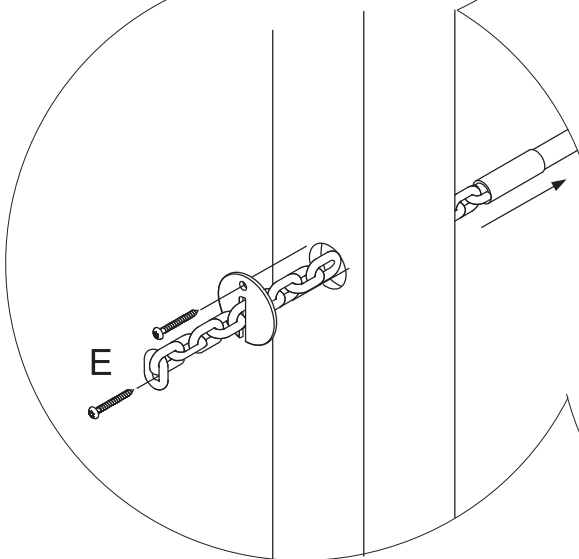

[cm]

Installation manual

CN
module/height

[cm]

Installation manual

CR, CS,
RL
height

[cm]

Installation

CP

HL

[cm]

LARS LAJ[®]		CLASSIC NATURE PIONEER	
Article	Bar Horizontal, Horizontal Netladder		
Symbol	BH,NLH (module/height)		
Made by	Karolina Wiśniewska		
Date	28.08.2013	Modified	15.02.2015

LARS LAJ [®]		CLASSIC NATURE MODERN NATURE PIONEER	
Article	Chain + rope horizontal		
Symbol	CH + N (distance between posts)		
Made by	Caroline W.		
Date	28.08.2013	Modified	15.02.2015

Installation manual

RH

distance between
boards

[cm]

Installation manual

SL
height

X
=10<...<35
=0<...<20

[cm]