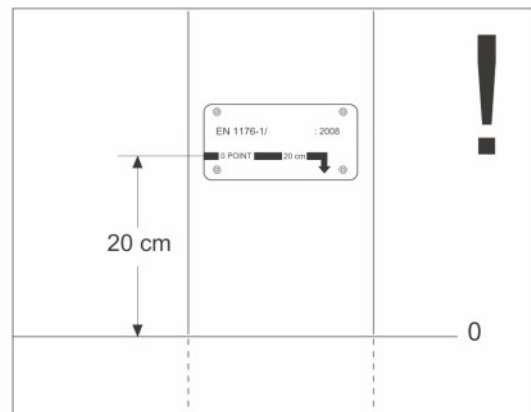

GROUND LEVEL PLATE

PRODUCT PLATE

DEPENDING ON OPTION (METAL/WOOD):

12x FOUNDATION

Installation

P
(height)

Installation

P
(height)

[cm]

Installation manual

CN
module/height

[cm]

Installation manual

CR, CS,
RL
height

[cm]

Installation

Installation manual

RH

distance between
boards

[cm]

Installation manual

SL
height

X
=10<...<35
=0<...<20

[cm]

Installation manual

[cm]