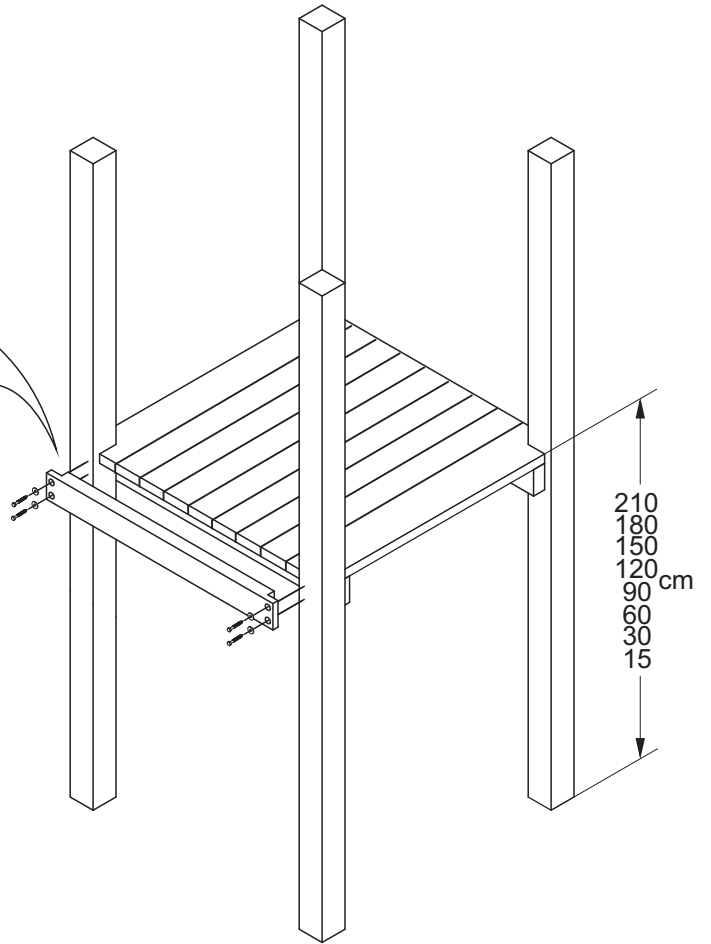

Installation manual

LSF
module/height

[cm]