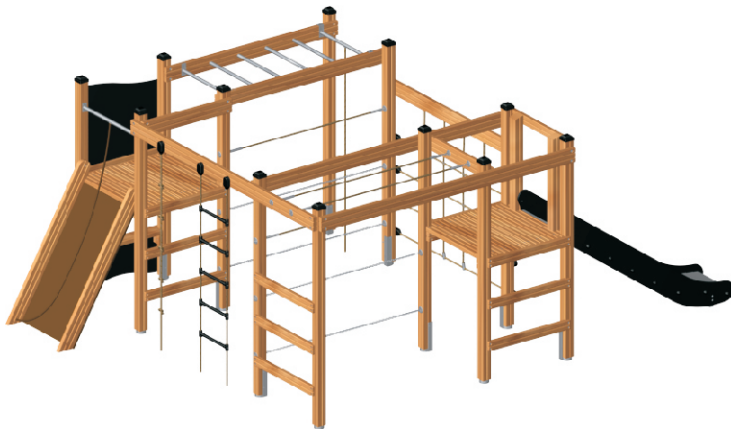

1

19265

LARS LAJ®

TRESS®

CLASSIC NATURE

Product name: Gorilla Nature
Catalogue number: 19265
Dimensions: 554x378 cm
Total height: 216 cm
Safety zone: 904x742 cm
Platform height: 120 cm
Critical Falling Height: 205 cm
Requires falling surface: YES
Spare parts available: YES
Acc. to EN 1176: YES
Age level: 3+ years

Top and side view with safety zone in scale 1:100

PRODUCT DATA

Product name: Gorilla Nature
 Catalogue No.: 19265
 Product type: CLASSIC NATURE

Critical Falling Height: 205 cm
 Dimensions: 554x378 cm
 Safety Zone: 904x742 cm
 Age Level: 3+ years

GROUND LEVEL PLATE

PRODUCT PLATE

DEPENDING ON OPTION (METAL/WOOD):

12x FOUNDATION

Installation

P
(height)

Installation

P
(height)