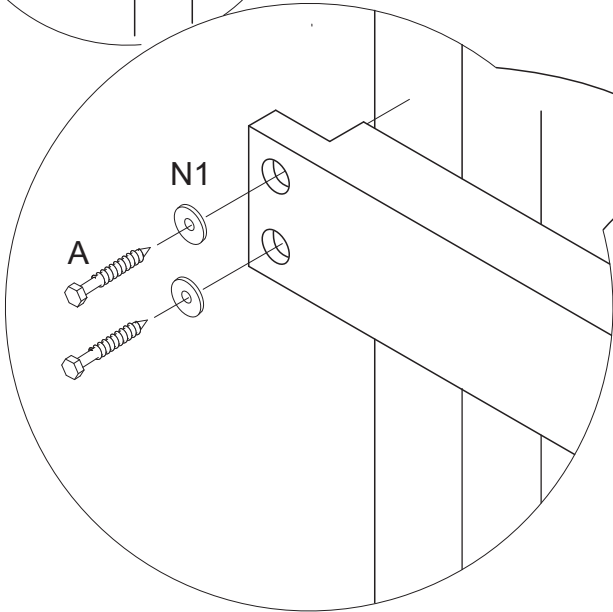

Installation manual

F

module/height

[cm]

LARS LAJ®			
Article	Walls Nature		
Symbol	PN1/PN2		
Made by	Caroline W.		
Date	12.06.2014	Modified	15.02.2015

Installation manual

B

module / height

[cm]

LARS LAJ®		CLASSIC NATURE PIONEER	
Article	Counter Nature		
Symbol	C Nature		
Made by	Kamila L		
Date	16.11.2015	Modified	

Installation manual

LSF
module/height

[cm]

Installation manual

LS
module/height

[cm]

Installation manual

CN
module/height

[cm]

Installation manual

CR, CS,
RL
height

[cm]

Installation