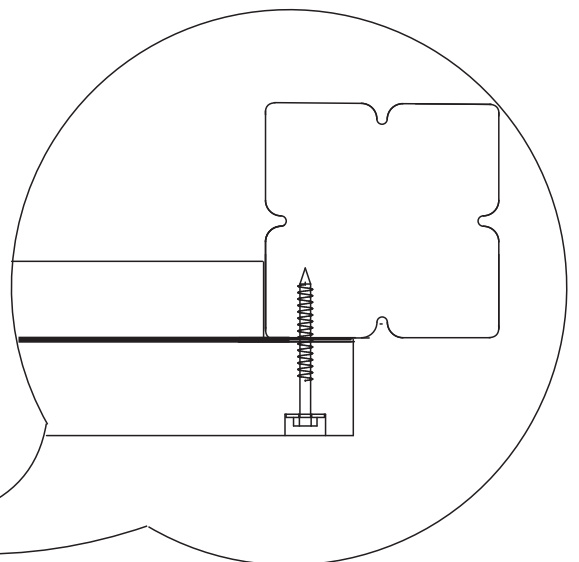

LARS LAJ®		CLASSIC NATURE PIONEER	
Article	Counter Nature		
Symbol	C Nature		
Made by	Kamila L		
Date	16.11.2015	Modified