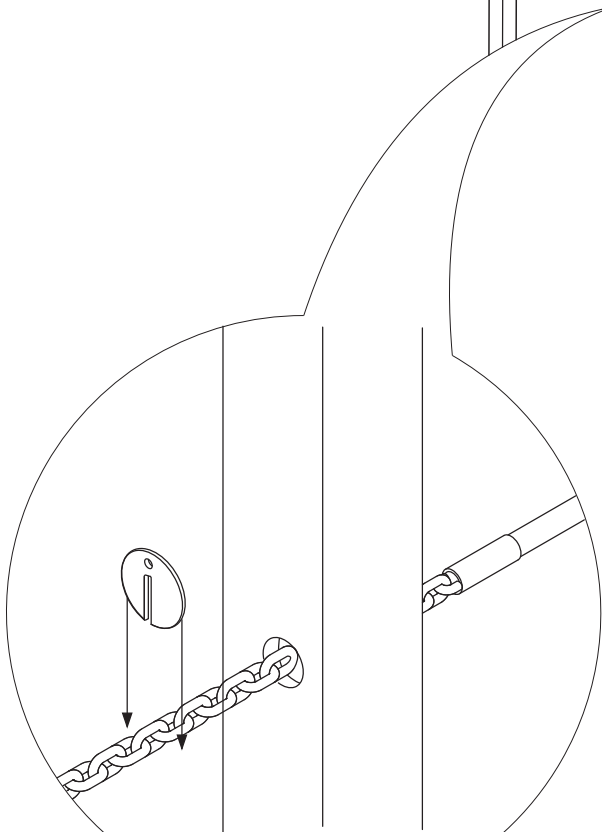

[cm]

Installation manual

CN
module/height

[cm]

Installation manual

CR, CS,
RL
height

[cm]

Installation

CP

HL

[cm]

LARS LAJ[®]		CLASSIC NATURE PIONEER	
Article	Bar Horizontal, Horizontal Netladder		
Symbol	BH,NLH (module/height)		
Made by	Karolina Wiśniewska		
Date	28.08.2013	Modified	15.02.2015

LARS LAJ [®]		CLASSIC NATURE MODERN NATURE PIONEER	
Article	Chain + rope horizontal		
Symbol	CH + N (distance between posts)		
Made by	Caroline W.		
Date	28.08.2013	Modified	15.02.2015

Installation manual

RH

distance between
boards

[cm]

Installation manual

SL
height

X
=10<...<35
=0<...<20

[cm]