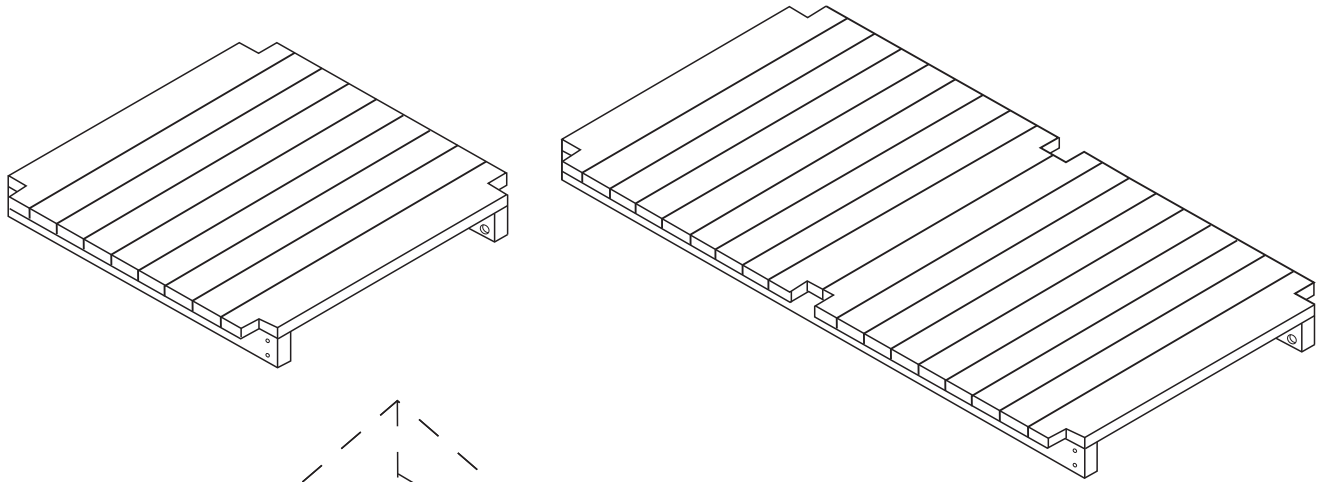

Installation manual

F

module/height

[cm]