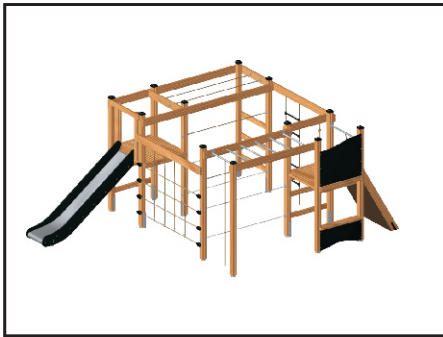

PRODUCT DATA

Product name: Gorilla Nature
Catalogue No.: 19265
Product type: CLASSIC NATURE

Critical Falling Height: 205 cm
Dimensions: 554x378 cm
Safety Zone: 904x742 cm
Age Level: 3+ years

COMPANY DATA

Name: _____
Address: _____
Zip code/city: _____
Place: _____
Phone: _____
Fax: _____
Email: _____

Product Photo/Picture

OWNERS DATA

Name: _____
Contact: _____
Address: _____
Zip code/city: _____
Place: _____
Phone: _____
Fax: _____
Email: _____

AREA DATA

Placing: _____
Address: _____
Zip code/city: _____
Place: _____
Playground name: _____
Product number: _____

ADMINISTRATOR DATA

Name: _____
Contact: _____
Address: _____
Zip code/city: _____
Phone: _____
Fax: _____
Email: _____

SURFACE

Material: _____
Dimensions: _____
Underground: _____
Supplier: _____

Buying date: _____
Installation: _____
Guarantee: _____