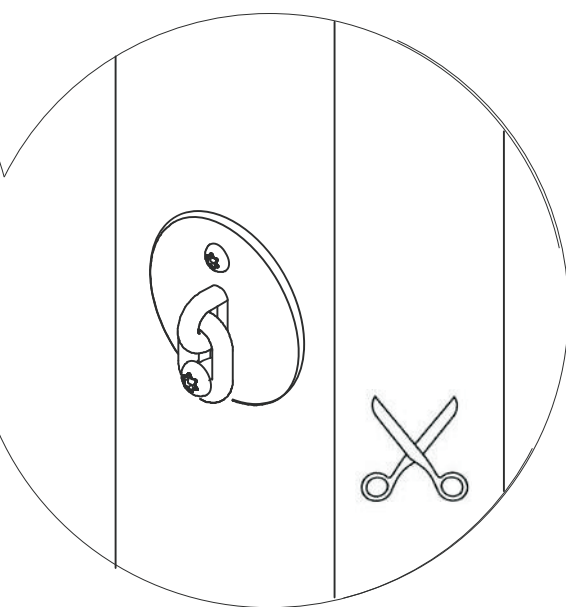

[cm]

Installation manual

CN
module/height

[cm]

Installation manual

CR, CS,
RL
height

[cm]

Installation

CP

HL

[cm]

LARS LAJ[®]		CLASSIC NATURE PIONEER	
Article	Bar Horizontal, Horizontal Netladder		
Symbol	BH,NLH (module/height)		
Made by	Karolina Wiśniewska		
Date	28.08.2013	Modified	15.02.2015

LARS LAJ [®]		CLASSIC NATURE MODERN NATURE PIONEER	
Article	Chain + rope horizontal		
Symbol	CH + N (distance between posts)		
Made by	Caroline W.		
Date	28.08.2013	Modified	15.02.2015

Installation manual

RH

distance between
boards

[cm]

Installation manual

SL
height

X
=10<...<35
=0<...<20

[cm]