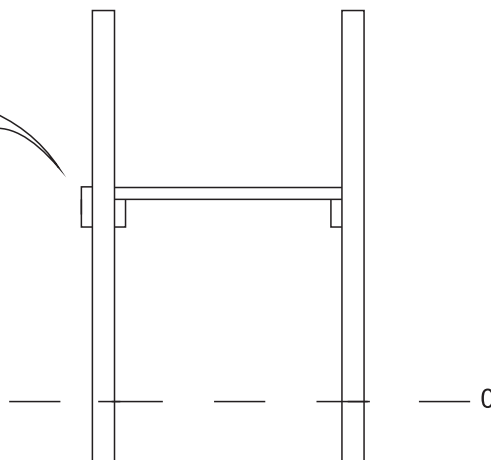

Installation manual

LSF
module/height

[cm]