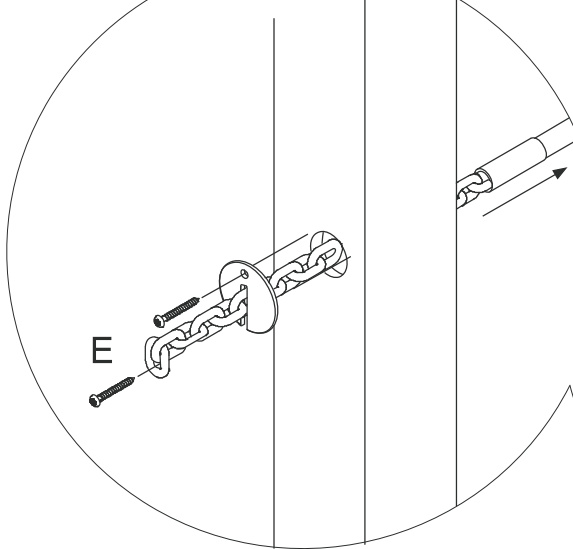

[cm]

Installation manual

CN
module/height

[cm]

Installation manual

CR, CS,
RL
height

[cm]

Installation

CP

HL

[cm]

LARS LAJ[®]		CLASSIC NATURE PIONEER	
Article	Bar Horizontal, Horizontal Netladder		
Symbol	BH,NLH (module/height)		
Made by	Karolina Wiśniewska		
Date	28.08.2013	Modified	15.02.2015

LARS LAJ [®]		CLASSIC NATURE MODERN NATURE PIONEER	
Article	Chain + rope horizontal		
Symbol	CH + N (distance between posts)		
Made by	Caroline W.		
Date	28.08.2013	Modified	15.02.2015

Installation manual

RH

distance between
boards

[cm]

Installation manual

SL
height

X
=10<...<35
=0<...<20

[cm]