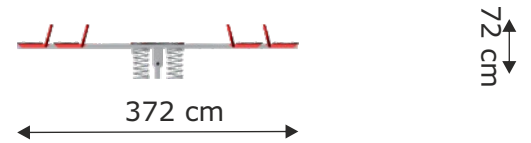

1

11322

LARS LAJ[®]

STAND-ALONE

Product name: The Double Seesaw
Catalogue number: 11322
Dimensions: 372x32 cm
Total height: 72 cm
Safety zone: 672x322 cm
Critical falling height: 83 cm
Requires safety surface: YES
Spare parts available: YES
Age level: 3+ years

PRODUCT DATA

Product name: The Double Seesaw
Catalogue No.: 11322
Product type: STAND-ALONE

Critical Falling Height: 83 cm
Dimensions: 372x32 cm
Safety Zone: 672x322 cm
Age Level: 3+ years

COMPANY DATA

Name: _____
Address: _____
Zip code/city: _____
Place: _____
Phone: _____
Fax: _____
Email: _____

STAND-ALONE

Foundation:

4xR1

4xR1

20 cm

0

LARS LAJ[®]

Article	Ground level plate, Product Plate		
Made by	Caroline W.		
Date	28.08.2013	Modified	16.12.2014