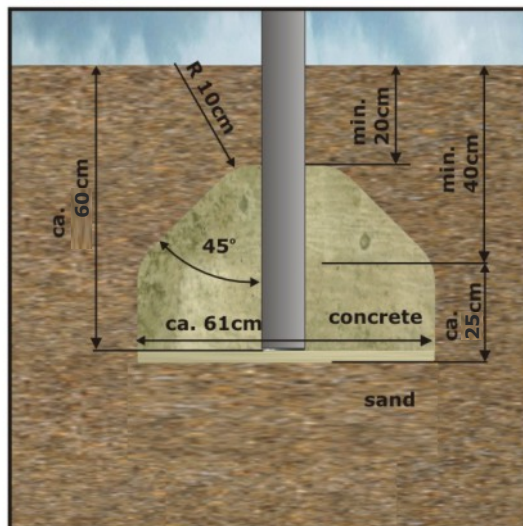

1

11322

LARS LAJ[®]

STAND-ALONE

Product name: The Double Seesaw
Catalogue number: 11322
Dimensions: 372x32 cm
Total height: 72 cm
Safety zone: 672x322 cm
Critical falling height: 83 cm
Requires safety surface: YES
Spare parts available: YES
Age level: 3+ years

PRODUCT DATA

Product name: The Double Seesaw
Catalogue No.: 11322
Product type: STAND-ALONE

Critical Falling Height: 83 cm
Dimensions: 372x32 cm
Safety Zone: 672x322 cm
Age Level: 3+ years

COMPANY DATA

Name: _____
Address: _____
Zip code/city: _____
Place: _____
Phone: _____
Fax: _____
Email: _____

STAND-ALONE

Foundation:

4xR1

4xR1

20 cm

0

LARS LAJ[®]

Article	Ground level plate, Product Plate		
Made by	Caroline W.		
Date	28.08.2013	Modified	16.12.2014