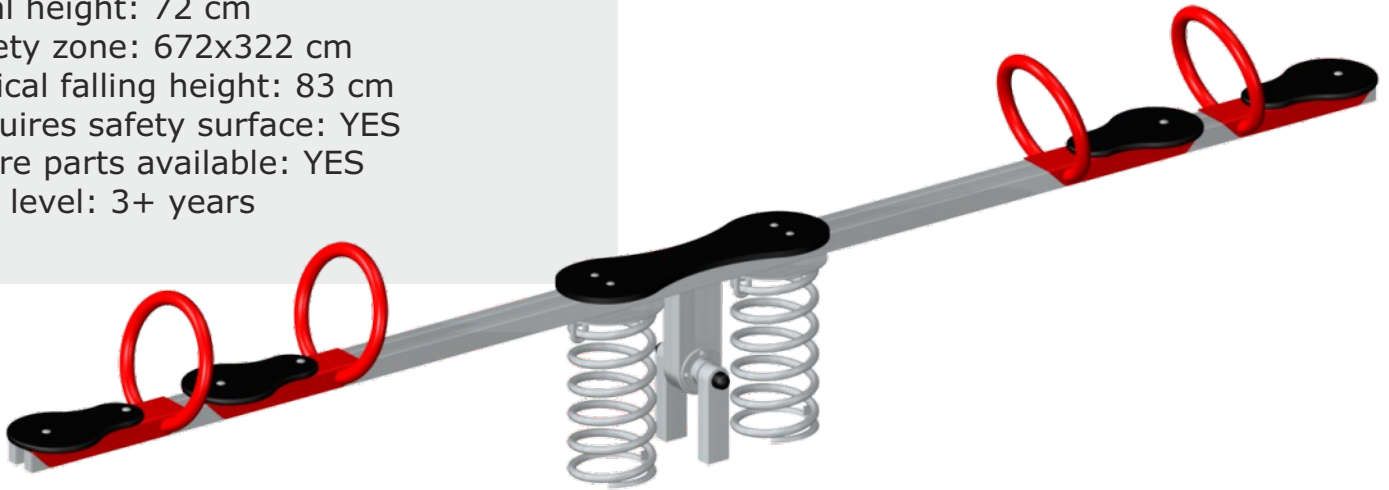

1

11322

LARS LAJ[®]

STAND-ALONE

Product name: The Double Seesaw
Catalogue number: 11322
Dimensions: 372x32 cm
Total height: 72 cm
Safety zone: 672x322 cm
Critical falling height: 83 cm
Requires safety surface: YES
Spare parts available: YES
Age level: 3+ years

PRODUCT DATA

Product name: The Double Seesaw
Catalogue No.: 11322
Product type: STAND-ALONE

Critical Falling Height: 83 cm
Dimensions: 372x32 cm
Safety Zone: 672x322 cm
Age Level: 3+ years

COMPANY DATA

Name: _____
Address: _____
Zip code/city: _____
Place: _____
Phone: _____
Fax: _____
Email: _____

STAND-ALONE

Foundation:

4xR1

4xR1

20 cm

0

LARS LAJ[®]

Article	Ground level plate, Product Plate		
Made by	Caroline W.		
Date	28.08.2013	Modified	16.12.2014