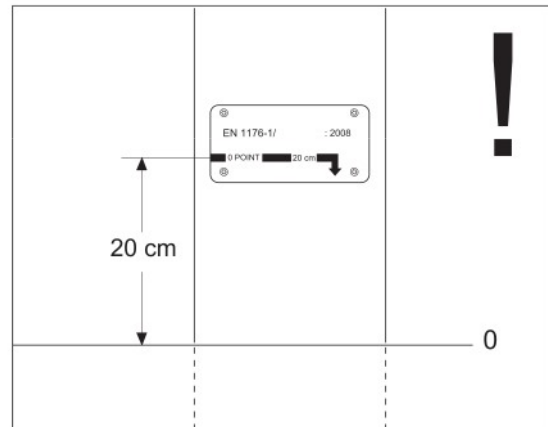

1

11322

LARS LAJ[®]

STAND-ALONE

Product name: The Double Seesaw
Catalogue number: 11322
Dimensions: 372x32 cm
Total height: 72 cm
Safety zone: 672x322 cm
Critical falling height: 83 cm
Requires safety surface: YES
Spare parts available: YES
Age level: 3+ years

PRODUCT DATA

Product name: The Double Seesaw
Catalogue No.: 11322
Product type: STAND-ALONE

Critical Falling Height: 83 cm
Dimensions: 372x32 cm
Safety Zone: 672x322 cm
Age Level: 3+ years

COMPANY DATA

Name: _____
Address: _____
Zip code/city: _____
Place: _____
Phone: _____
Fax: _____
Email: _____

STAND-ALONE

Foundation:

4xR1

4xR1

20 cm

0

LARS LAJ[®]

Article	Ground level plate, Product Plate		
Made by	Caroline W.		
Date	28.08.2013	Modified	16.12.2014

Pre drill before screw.
 Hole in wood for screw: one size smaller than screw.
 Hole in wood for bolt: one size bigger than bolt.
 Hole in plastic: the same size as screw.

Saw if necessary.

Product Plate.