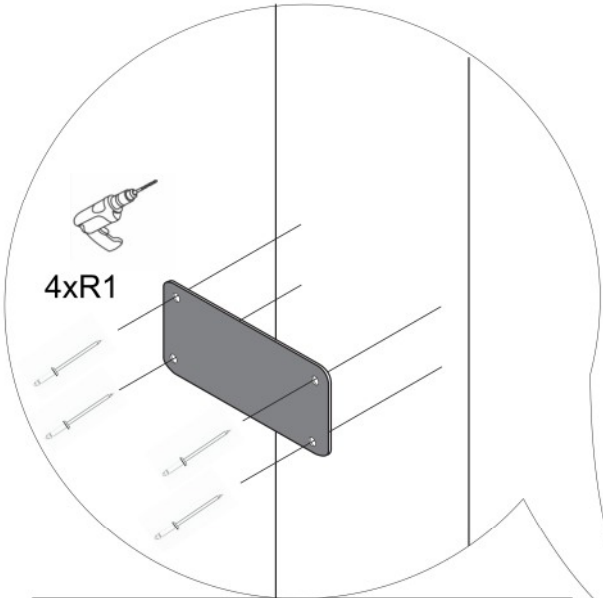

1

11322

LARS LAJ[®]

STAND-ALONE

Product name: The Double Seesaw
Catalogue number: 11322
Dimensions: 372x32 cm
Total height: 72 cm
Safety zone: 672x322 cm
Critical falling height: 83 cm
Requires safety surface: YES
Spare parts available: YES
Age level: 3+ years

PRODUCT DATA

Product name: The Double Seesaw
Catalogue No.: 11322
Product type: STAND-ALONE

Critical Falling Height: 83 cm
Dimensions: 372x32 cm
Safety Zone: 672x322 cm
Age Level: 3+ years

COMPANY DATA

Name: _____
Address: _____
Zip code/city: _____
Place: _____
Phone: _____
Fax: _____
Email: _____

STAND-ALONE

Foundation:

4xR1

4xR1

20 cm

0

LARS LAJ[®]

Article	Ground level plate, Product Plate		
Made by	Caroline W.		
Date	28.08.2013	Modified	16.12.2014