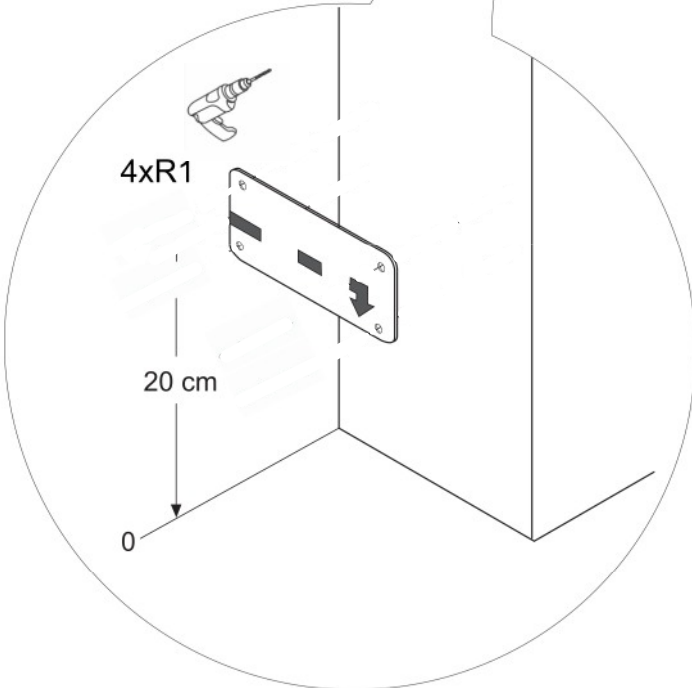

1

11322

LARS LAJ[®]

STAND-ALONE

Product name: The Double Seesaw
Catalogue number: 11322
Dimensions: 372x32 cm
Total height: 72 cm
Safety zone: 672x322 cm
Critical falling height: 83 cm
Requires safety surface: YES
Spare parts available: YES
Age level: 3+ years

PRODUCT DATA

Product name: The Double Seesaw
Catalogue No.: 11322
Product type: STAND-ALONE

Critical Falling Height: 83 cm
Dimensions: 372x32 cm
Safety Zone: 672x322 cm
Age Level: 3+ years

COMPANY DATA

Name: _____
Address: _____
Zip code/city: _____
Place: _____
Phone: _____
Fax: _____
Email: _____

STAND-ALONE

Foundation:

4xR1

4xR1

20 cm

0

LARS LAJ[®]

Article	Ground level plate, Product Plate		
Made by	Caroline W.		
Date	28.08.2013	Modified	16.12.2014

Pre drill before screw.
 Hole in wood for screw: one size smaller than screw.
 Hole in wood for bolt: one size bigger than bolt.
 Hole in plastic: the same size as screw.

Saw if necessary.

Product Plate.