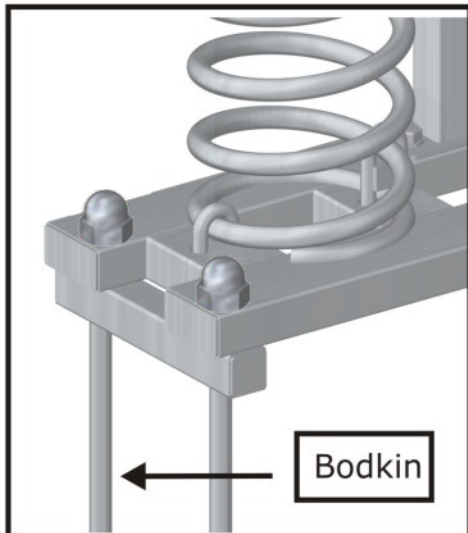

1

11322

LARS LAJ[®]

STAND-ALONE

Product name: The Double Seesaw
Catalogue number: 11322
Dimensions: 372x32 cm
Total height: 72 cm
Safety zone: 672x322 cm
Critical falling height: 83 cm
Requires safety surface: YES
Spare parts available: YES
Age level: 3+ years

PRODUCT DATA

Product name: The Double Seesaw
Catalogue No.: 11322
Product type: STAND-ALONE

Critical Falling Height: 83 cm
Dimensions: 372x32 cm
Safety Zone: 672x322 cm
Age Level: 3+ years

COMPANY DATA

Name: _____
Address: _____
Zip code/city: _____
Place: _____
Phone: _____
Fax: _____
Email: _____

STAND-ALONE

Foundation:

4xR1

4xR1

20 cm

0

LARS LAJ[®]

Article	Ground level plate, Product Plate		
Made by	Caroline W.		
Date	28.08.2013	Modified	16.12.2014

Pre drill before screw.
 Hole in wood for screw: one size smaller than screw.
 Hole in wood for bolt: one size bigger than bolt.
 Hole in plastic: the same size as screw.

Saw if necessary.

Product Plate.