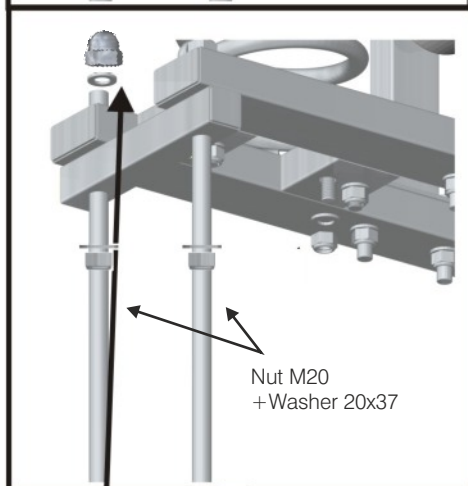

1

11322

LARS LAJ[®]

STAND-ALONE

Product name: The Double Seesaw
Catalogue number: 11322
Dimensions: 372x32 cm
Total height: 72 cm
Safety zone: 672x322 cm
Critical falling height: 83 cm
Requires safety surface: YES
Spare parts available: YES
Age level: 3+ years

PRODUCT DATA

Product name: The Double Seesaw
Catalogue No.: 11322
Product type: STAND-ALONE

Critical Falling Height: 83 cm
Dimensions: 372x32 cm
Safety Zone: 672x322 cm
Age Level: 3+ years

COMPANY DATA

Name: _____
Address: _____
Zip code/city: _____
Place: _____
Phone: _____
Fax: _____
Email: _____

STAND-ALONE

Foundation:

4xR1

4xR1

20 cm

0

LARS LAJ[®]

Article	Ground level plate, Product Plate		
Made by	Caroline W.		
Date	28.08.2013	Modified	16.12.2014