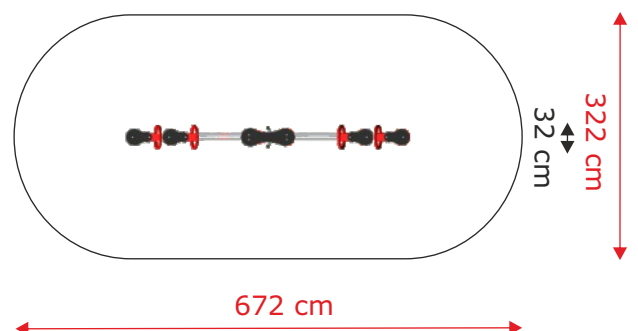

1

11322

LARS LAJ[®]

STAND-ALONE

Product name: The Double Seesaw
Catalogue number: 11322
Dimensions: 372x32 cm
Total height: 72 cm
Safety zone: 672x322 cm
Critical falling height: 83 cm
Requires safety surface: YES
Spare parts available: YES
Age level: 3+ years

PRODUCT DATA

Product name: The Double Seesaw
Catalogue No.: 11322
Product type: STAND-ALONE

Critical Falling Height: 83 cm
Dimensions: 372x32 cm
Safety Zone: 672x322 cm
Age Level: 3+ years

COMPANY DATA

Name: _____
Address: _____
Zip code/city: _____
Place: _____
Phone: _____
Fax: _____
Email: _____

STAND-ALONE

Foundation:

4xR1

4xR1

20 cm

0

LARS LAJ[®]

Article	Ground level plate, Product Plate		
Made by	Caroline W.		
Date	28.08.2013	Modified	16.12.2014