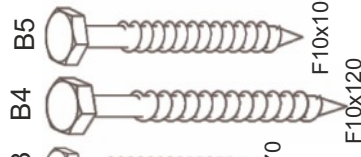

1

11322

LARS LAJ[®]

STAND-ALONE

Product name: The Double Seesaw
Catalogue number: 11322
Dimensions: 372x32 cm
Total height: 72 cm
Safety zone: 672x322 cm
Critical falling height: 83 cm
Requires safety surface: YES
Spare parts available: YES
Age level: 3+ years

PRODUCT DATA

Product name: The Double Seesaw
Catalogue No.: 11322
Product type: STAND-ALONE

Critical Falling Height: 83 cm
Dimensions: 372x32 cm
Safety Zone: 672x322 cm
Age Level: 3+ years

COMPANY DATA

Name: _____
Address: _____
Zip code/city: _____
Place: _____
Phone: _____
Fax: _____
Email: _____

STAND-ALONE

Foundation:

4xR1

4xR1

20 cm

0

LARS LAJ[®]

Article	Ground level plate, Product Plate		
Made by	Caroline W.		
Date	28.08.2013	Modified	16.12.2014

Pre drill before screw.
 Hole in wood for screw: one size smaller than screw.
 Hole in wood for bolt: one size bigger than bolt.
 Hole in plastic: the same size as screw.

Saw if necessary.

Product Plate.