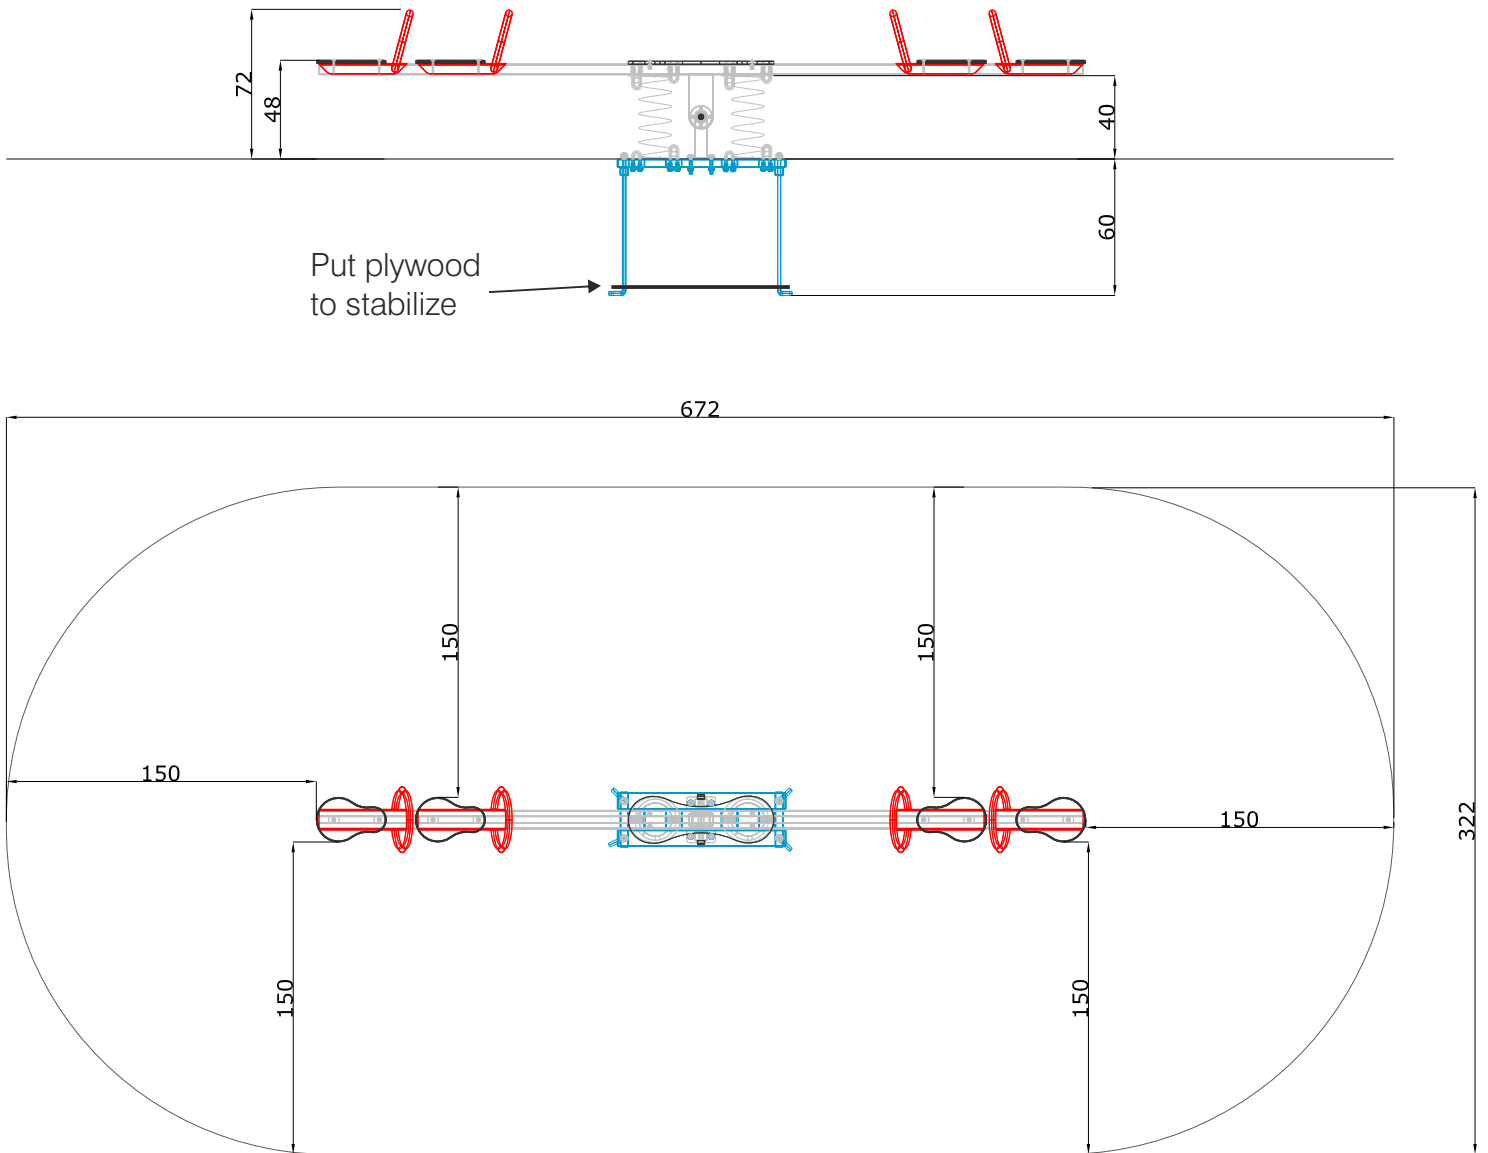

1

11322

LARS LAJ[®]

STAND-ALONE

Product name: The Double Seesaw
Catalogue number: 11322
Dimensions: 372x32 cm
Total height: 72 cm
Safety zone: 672x322 cm
Critical falling height: 83 cm
Requires safety surface: YES
Spare parts available: YES
Age level: 3+ years

PRODUCT DATA

Product name: The Double Seesaw
Catalogue No.: 11322
Product type: STAND-ALONE

Critical Falling Height: 83 cm
Dimensions: 372x32 cm
Safety Zone: 672x322 cm
Age Level: 3+ years

COMPANY DATA

Name: _____
Address: _____
Zip code/city: _____
Place: _____
Phone: _____
Fax: _____
Email: _____

STAND-ALONE

Foundation:

4xR1

4xR1

20 cm

0

LARS LAJ[®]

Article	Ground level plate, Product Plate		
Made by	Caroline W.		
Date	28.08.2013	Modified	16.12.2014

Pre drill before screw.
 Hole in wood for screw: one size smaller than screw.
 Hole in wood for bolt: one size bigger than bolt.
 Hole in plastic: the same size as screw.

Saw if necessary.

Product Plate.