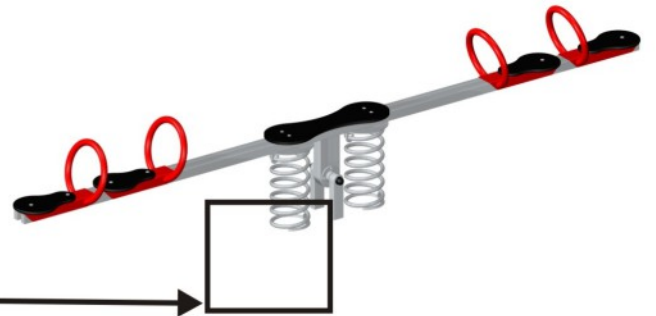

1

11322

LARS LAJ[®]

STAND-ALONE

Product name: The Double Seesaw
Catalogue number: 11322
Dimensions: 372x32 cm
Total height: 72 cm
Safety zone: 672x322 cm
Critical falling height: 83 cm
Requires safety surface: YES
Spare parts available: YES
Age level: 3+ years

PRODUCT DATA

Product name: The Double Seesaw
Catalogue No.: 11322
Product type: STAND-ALONE

Critical Falling Height: 83 cm
Dimensions: 372x32 cm
Safety Zone: 672x322 cm
Age Level: 3+ years

COMPANY DATA

Name: _____
Address: _____
Zip code/city: _____
Place: _____
Phone: _____
Fax: _____
Email: _____

STAND-ALONE

Foundation:

4xR1

4xR1

20 cm

0

LARS LAJ[®]

Article	Ground level plate, Product Plate		
Made by	Caroline W.		
Date	28.08.2013	Modified	16.12.2014