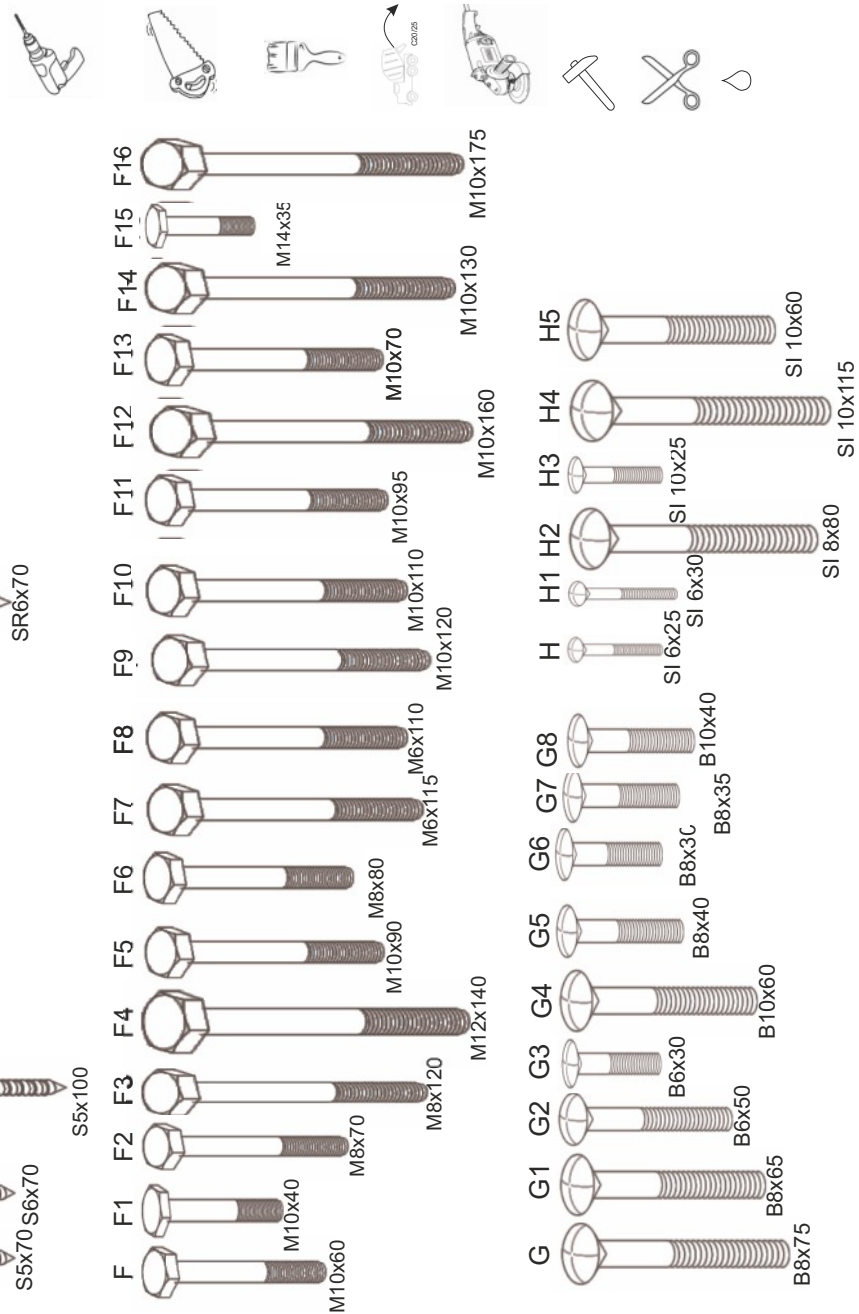

1

11322

LARS LAJ[®]

STAND-ALONE

Product name: The Double Seesaw
Catalogue number: 11322
Dimensions: 372x32 cm
Total height: 72 cm
Safety zone: 672x322 cm
Critical falling height: 83 cm
Requires safety surface: YES
Spare parts available: YES
Age level: 3+ years

PRODUCT DATA

Product name: The Double Seesaw
Catalogue No.: 11322
Product type: STAND-ALONE

Critical Falling Height: 83 cm
Dimensions: 372x32 cm
Safety Zone: 672x322 cm
Age Level: 3+ years

COMPANY DATA

Name: _____
Address: _____
Zip code/city: _____
Place: _____
Phone: _____
Fax: _____
Email: _____

STAND-ALONE

Foundation:

4xR1

4xR1

20 cm

0

LARS LAJ[®]

Article	Ground level plate, Product Plate		
Made by	Caroline W.		
Date	28.08.2013	Modified	16.12.2014

Pre drill before screw.
 Hole in wood for screw: one size smaller than screw.
 Hole in wood for bolt: one size bigger than bolt.
 Hole in plastic: the same size as screw.

Saw if necessary.

Product Plate.