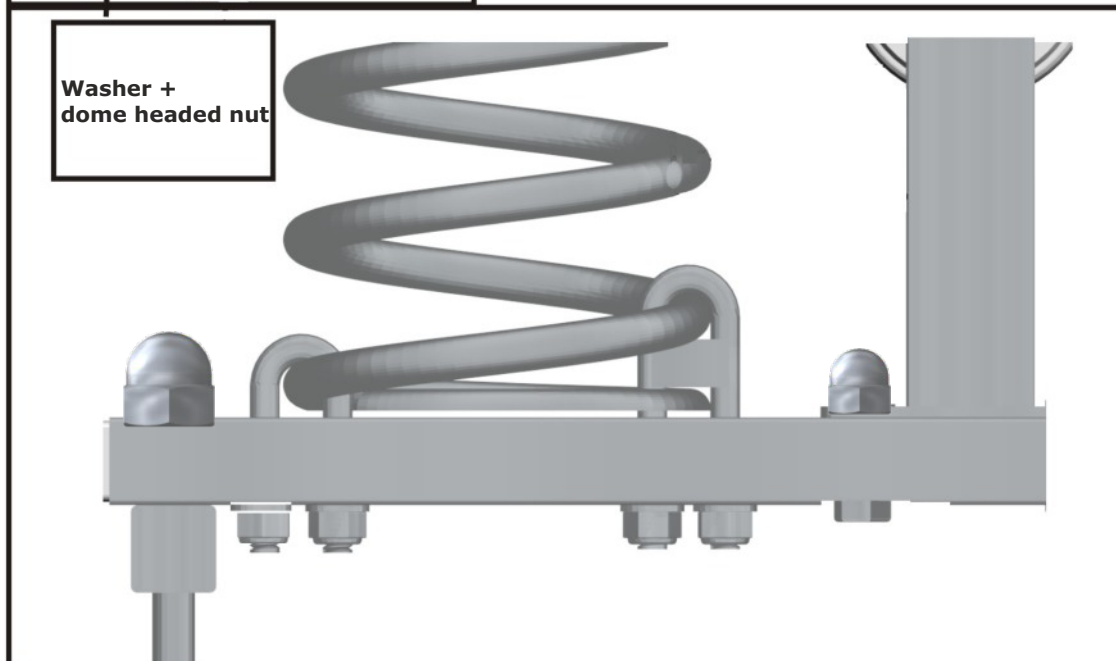

1

11322

LARS LAJ[®]

STAND-ALONE

Product name: The Double Seesaw
Catalogue number: 11322
Dimensions: 372x32 cm
Total height: 72 cm
Safety zone: 672x322 cm
Critical falling height: 83 cm
Requires safety surface: YES
Spare parts available: YES
Age level: 3+ years

PRODUCT DATA

Product name: The Double Seesaw
Catalogue No.: 11322
Product type: STAND-ALONE

Critical Falling Height: 83 cm
Dimensions: 372x32 cm
Safety Zone: 672x322 cm
Age Level: 3+ years

COMPANY DATA

Name: _____
Address: _____
Zip code/city: _____
Place: _____
Phone: _____
Fax: _____
Email: _____

STAND-ALONE

Foundation:

4xR1

4xR1

20 cm

0

LARS LAJ[®]

Article	Ground level plate, Product Plate		
Made by	Caroline W.		
Date	28.08.2013	Modified	16.12.2014

Pre drill before screw.
 Hole in wood for screw: one size smaller than screw.
 Hole in wood for bolt: one size bigger than bolt.
 Hole in plastic: the same size as screw.

Saw if necessary.

Product Plate.